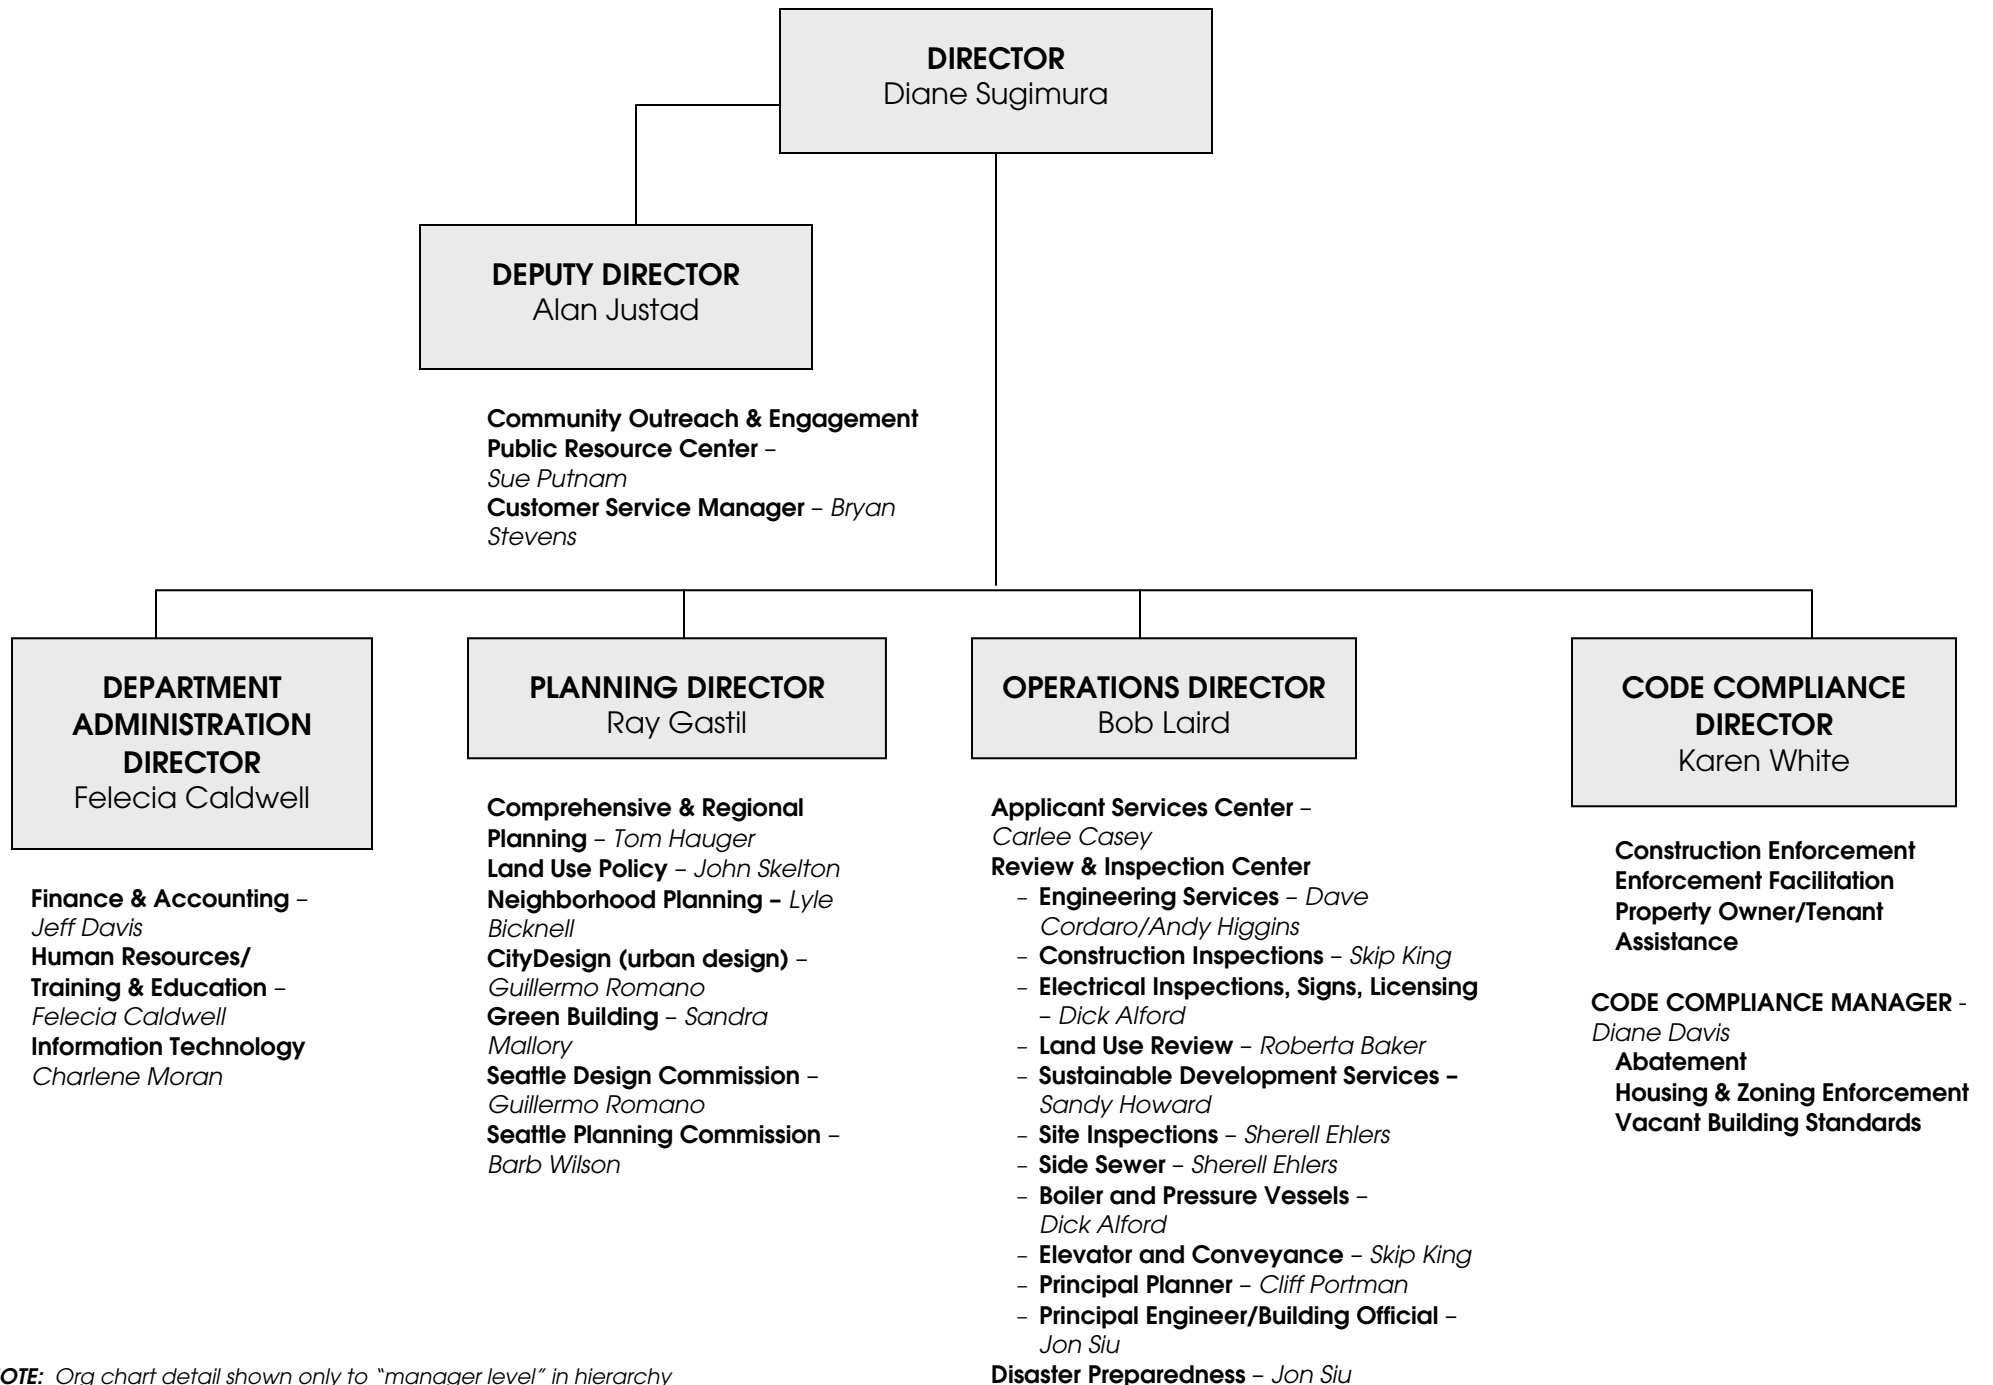

Seattle Department of Planning and Development

ORGANIZATION CHART

April 1, 2009

NOTE: Org chart detail shown only to "manager level" in hierarchy