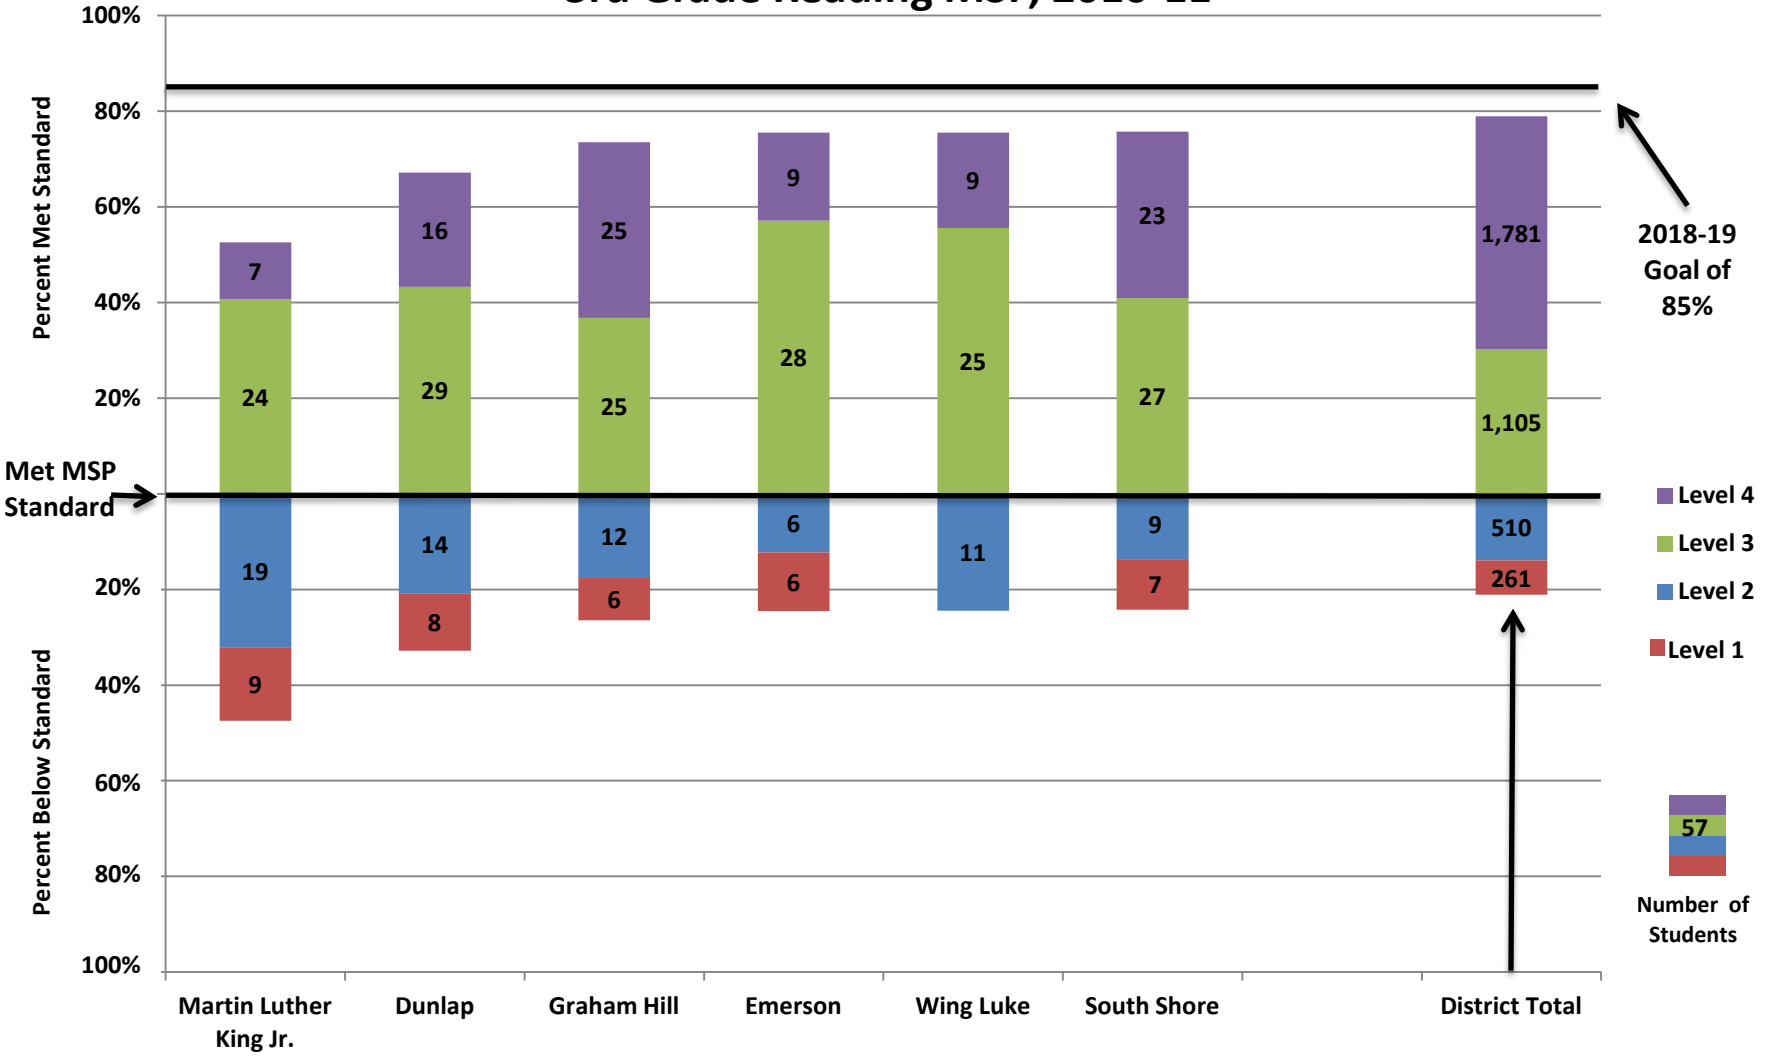

	<u>Page</u>
District Level Data by Grade/School Level	1
MAP District Data	16
English Language Learner District Data.....	22
Middle School Feeder Patterns	28
Elementary Segmentation.....	33
Aki Kurose Feeder Pattern	36
Denny Feeder Pattern	41
Eckstein Feeder Pattern	46
Hamilton Feeder Pattern	51
Madison Feeder Pattern	56
McClure Feeder Pattern	61
Mercer Feeder Pattern.....	66
Washington Feeder Pattern	71
Whitman Feeder Pattern	76
K-8, Middle & High School Data	81

Aki

Feeder Pattern

Middle and Elementary School Attendance Areas

Aki Kurose

Aki Kurose Feeder Pattern Schools 3rd Grade Reading MSP, 2010-11

Aki Kurose Feeder Pattern Schools 4th Grade Math MSP, 2010-11

Aki Kurose Feeder Pattern Schools Number and Percentage of Elementary Students by Absences, 2010-11