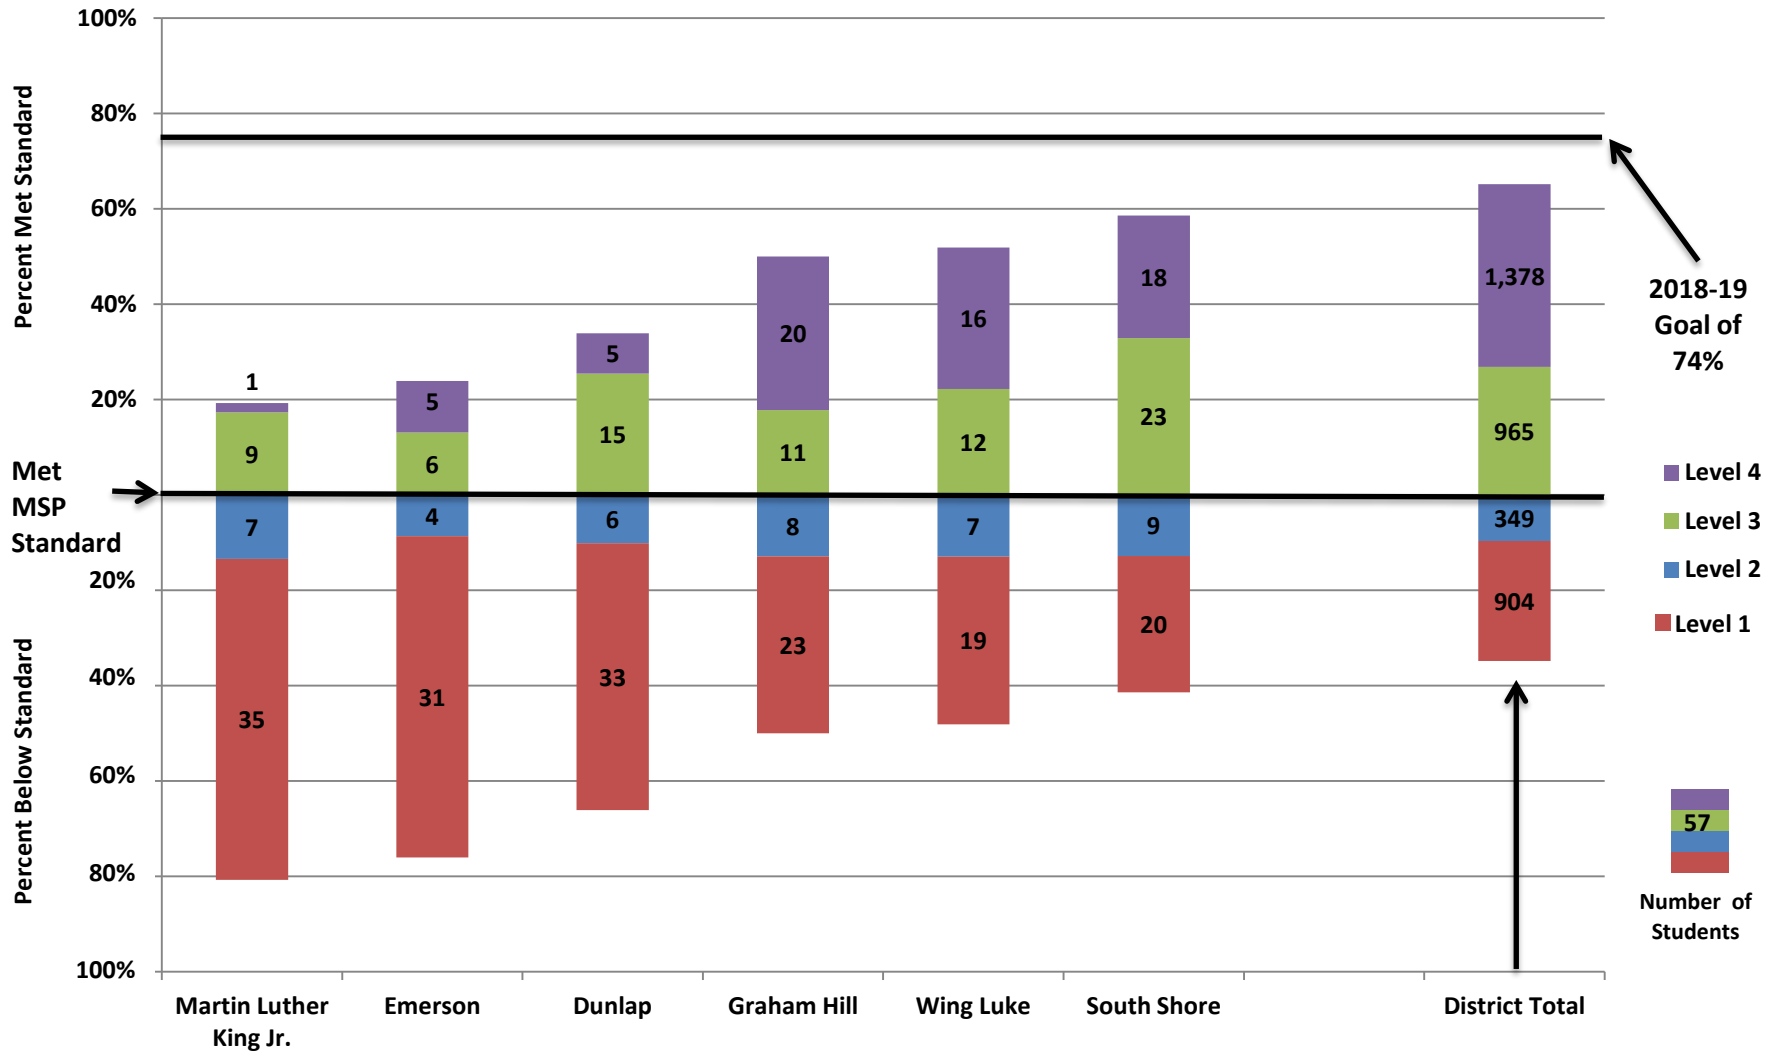

	<u>Page</u>
District Level Data by Grade/School Level	1
MAP District Data	16
English Language Learner District Data.....	22
Middle School Feeder Patterns	28
Elementary Segmentation.....	33
Aki Kurose Feeder Pattern	36
Denny Feeder Pattern	41
Eckstein Feeder Pattern	46
Hamilton Feeder Pattern	51
Madison Feeder Pattern	56
McClure Feeder Pattern	61
Mercer Feeder Pattern.....	66
Washington Feeder Pattern	71
Whitman Feeder Pattern	76
K-8, Middle & High School Data	81

Aki

Feeder Pattern

Middle and Elementary School Attendance Areas

Aki Kurose

Aki Kurose Feeder Pattern Schools 3rd Grade Reading MSP, 2010-11

Aki Kurose Feeder Pattern Schools 4th Grade Math MSP, 2010-11

Aki Kurose Feeder Pattern Schools Number and Percentage of Elementary Students by Absences, 2010-11