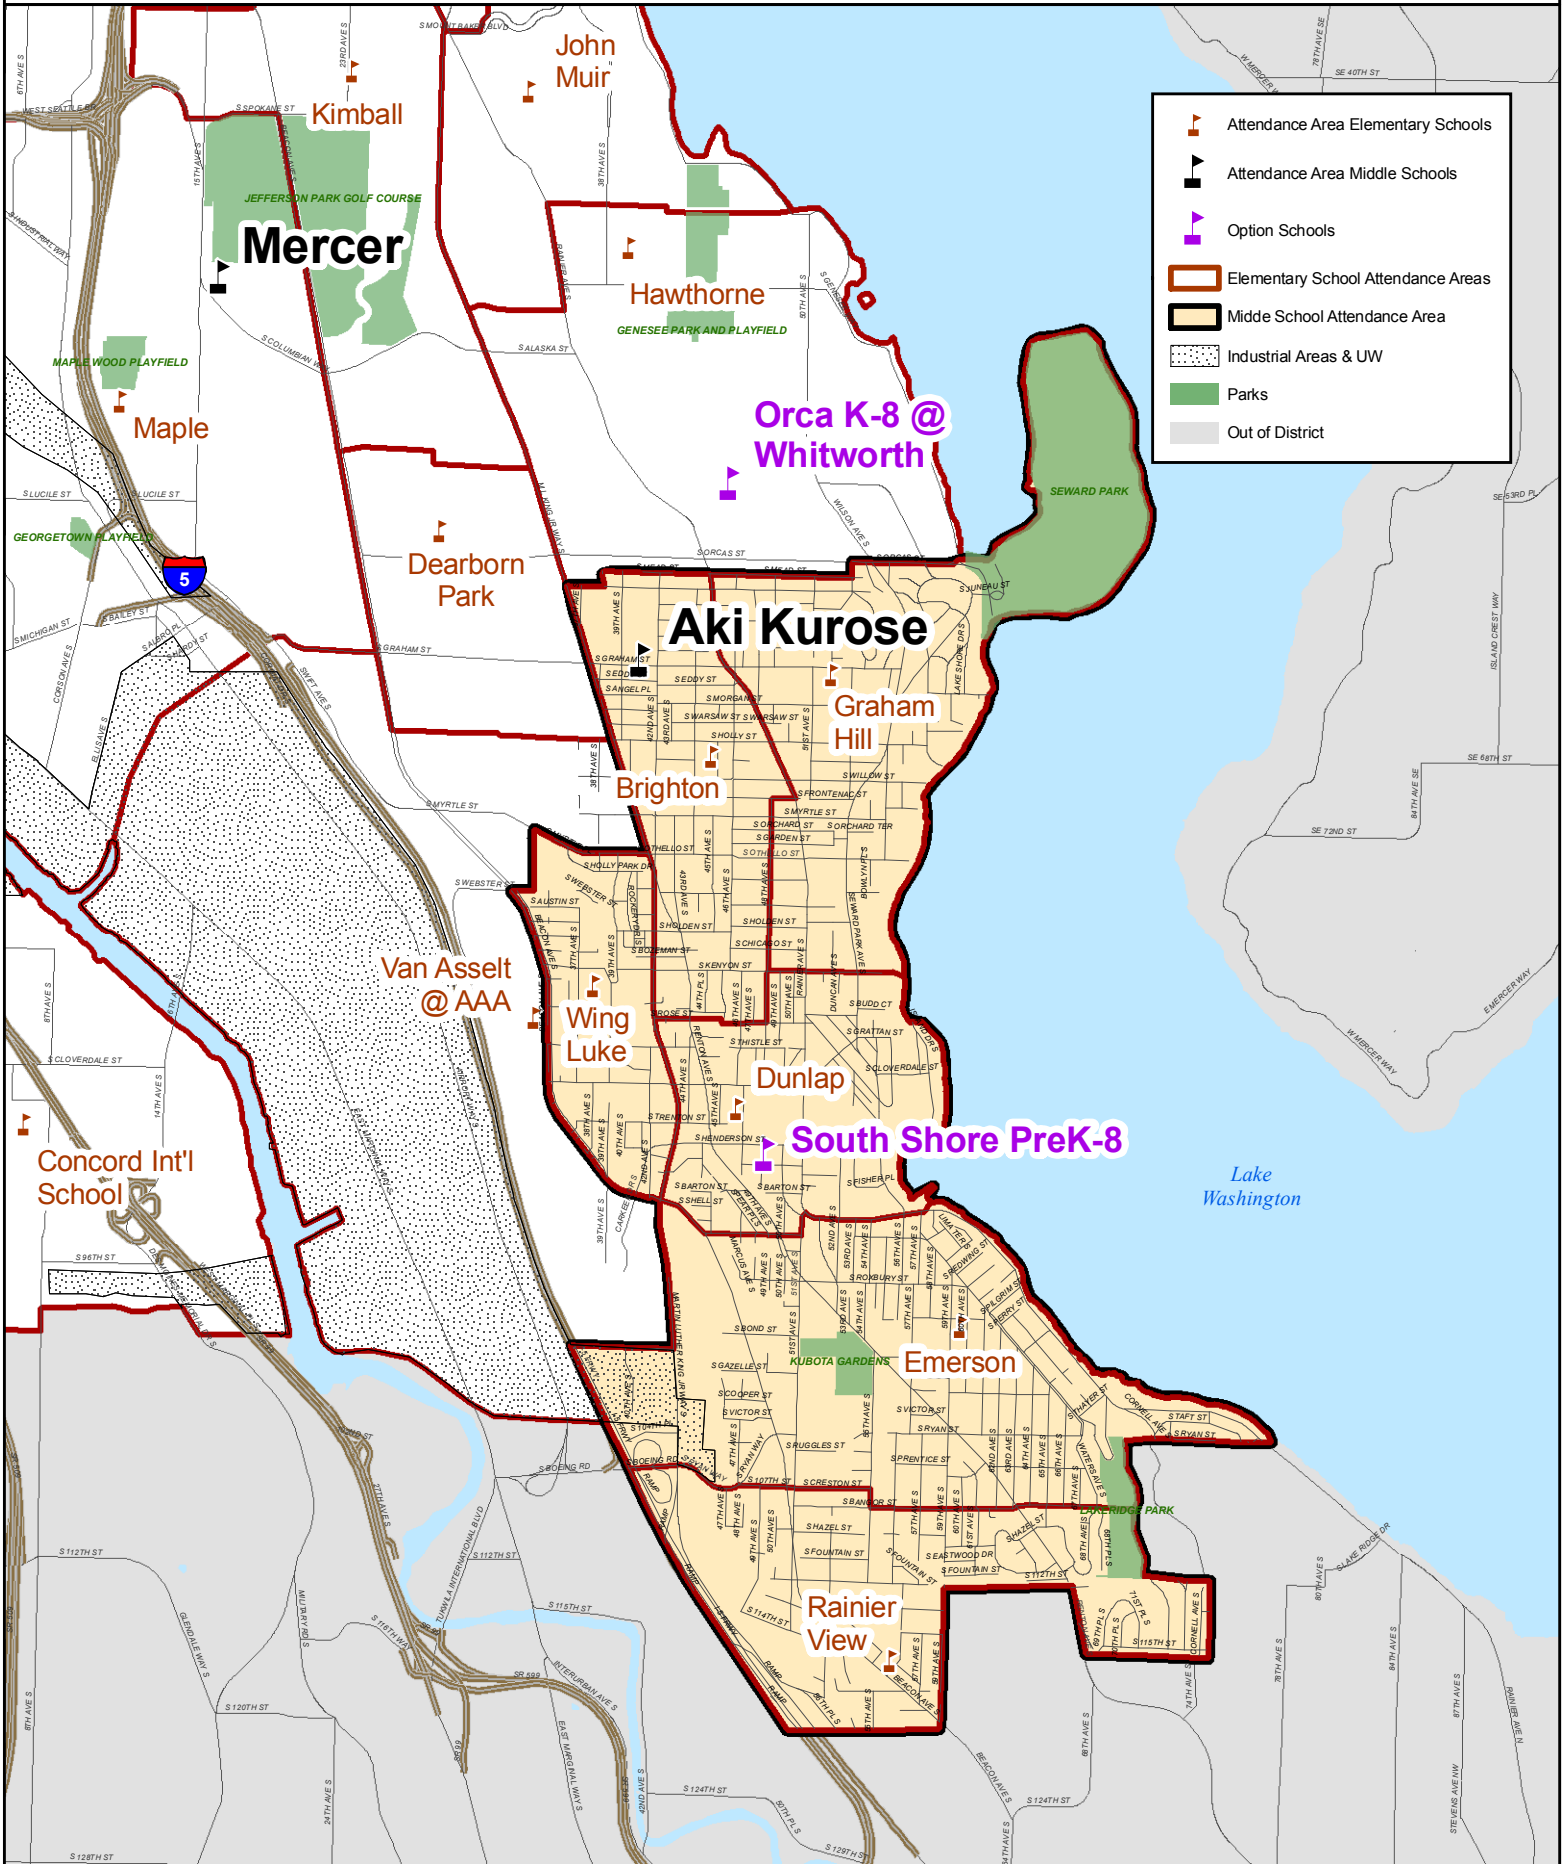

2010-2011

Performance Data

Seattle Public Schools

Prepared by:

City of Seattle, Office for Education

with OSPI and SPS data

December 2011

TABLE OF CONTENTS

	<u>Page</u>
District Level Data by Grade/School Level	1
MAP District Data	16
English Language Learner District Data.....	22
Middle School Feeder Patterns	28
Elementary Segmentation.....	33
Aki Kurose Feeder Pattern	36
Denny Feeder Pattern	41
Eckstein Feeder Pattern	46
Hamilton Feeder Pattern	51
Madison Feeder Pattern	56
McClure Feeder Pattern	61
Mercer Feeder Pattern.....	66
Washington Feeder Pattern	71
Whitman Feeder Pattern	76
K-8, Middle & High School Data	81

Aki

Feeder Pattern

Middle and Elementary School Attendance Areas

Aki Kurose

Aki Kurose Feeder Pattern Schools 3rd Grade Reading MSP, 2010-11

Aki Kurose Feeder Pattern Schools 4th Grade Math MSP, 2010-11

Aki Kurose Feeder Pattern Schools Number and Percentage of Elementary Students by Absences, 2010-11