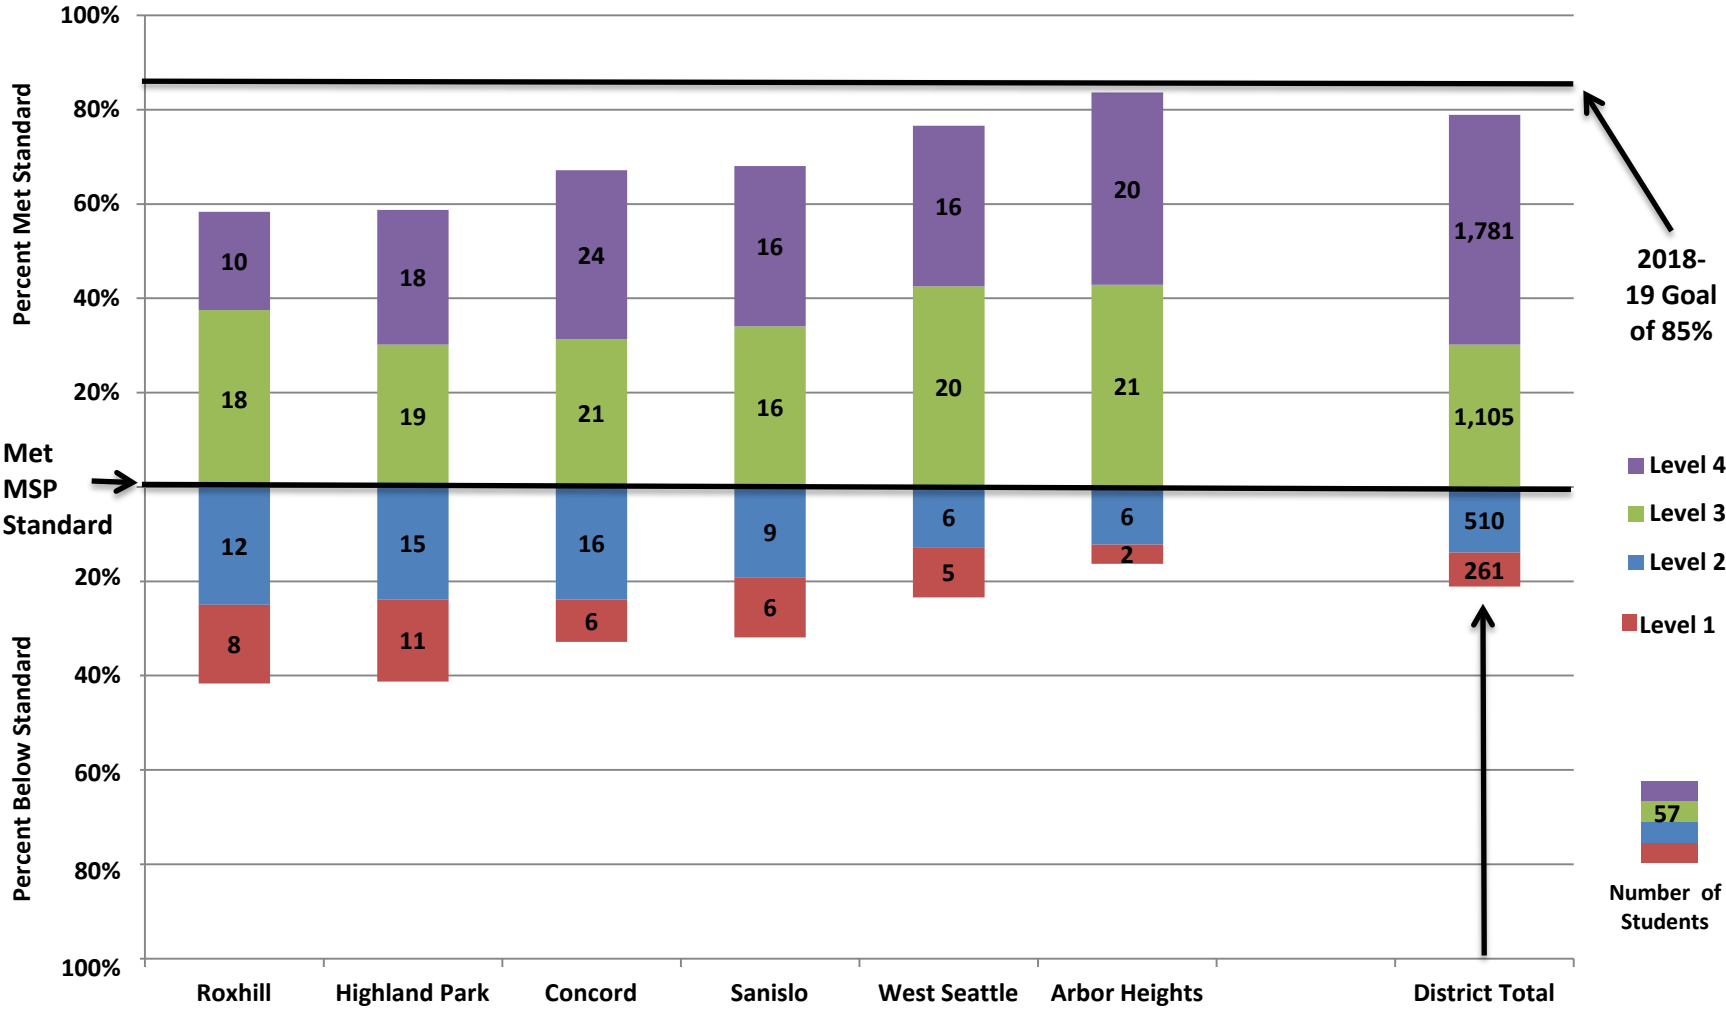

Denny Feeder Pattern Schools 3rd Grade Reading MSP, 2010-11