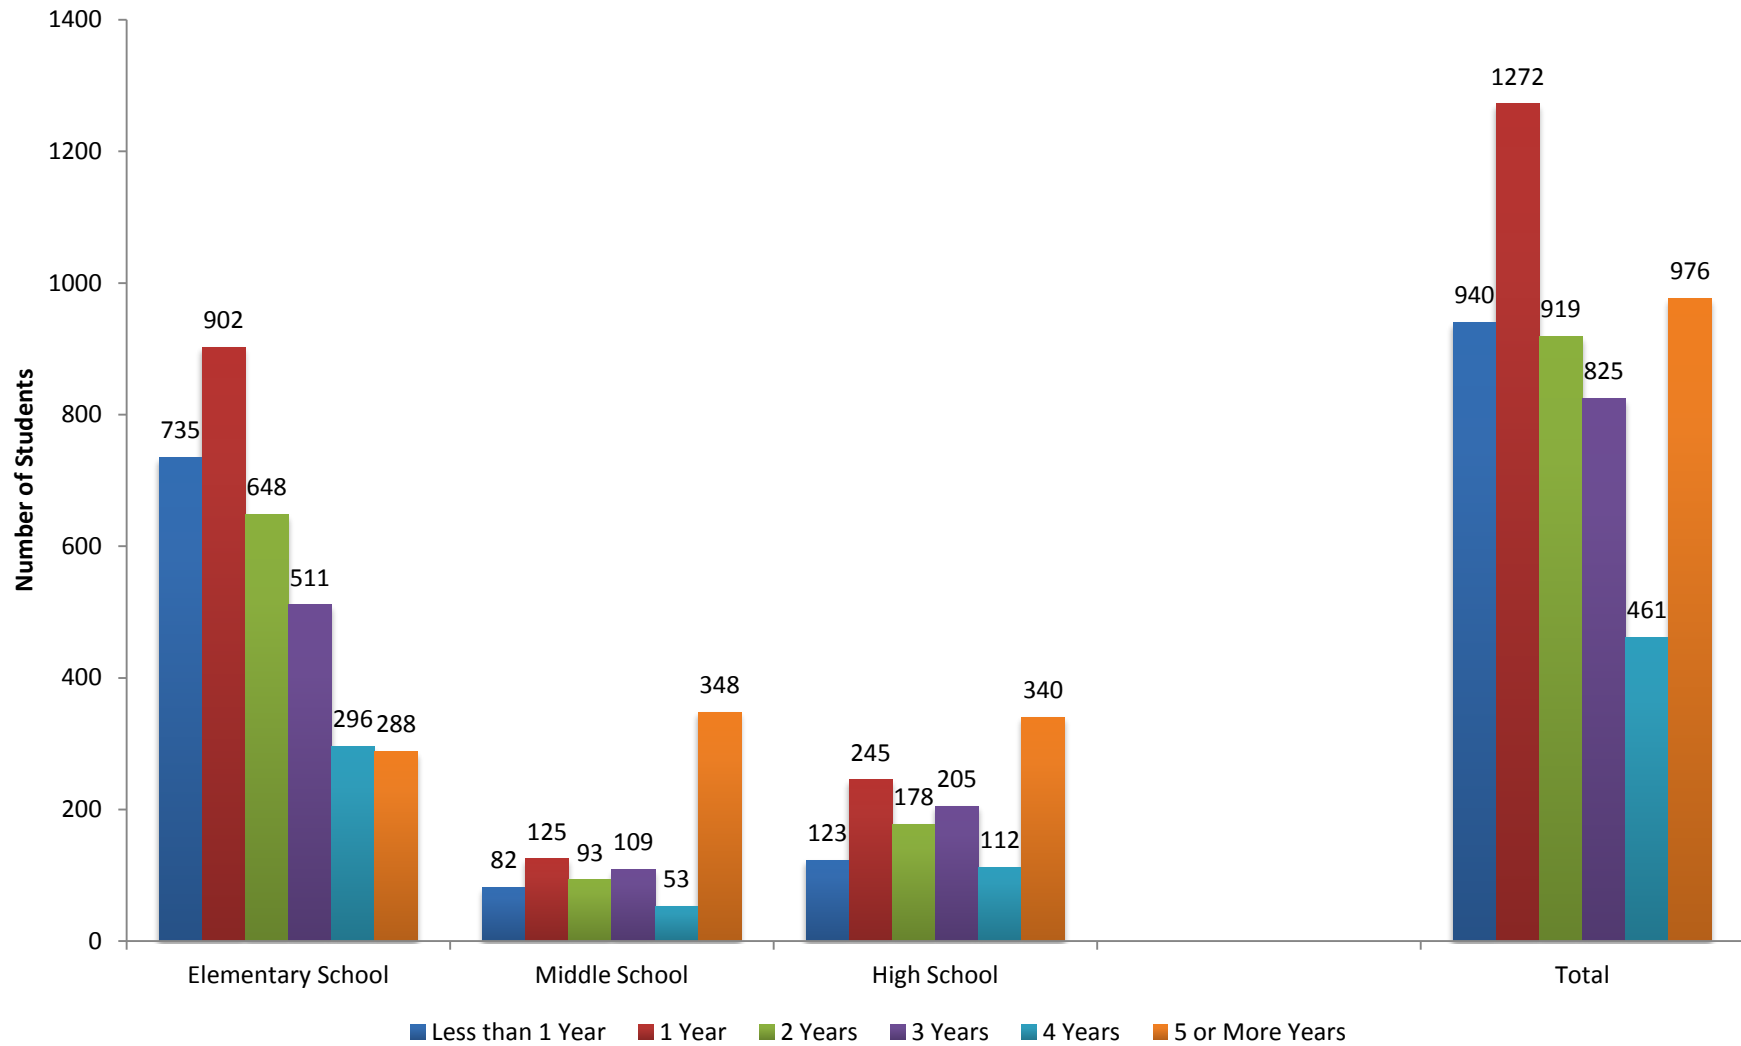

Seattle Public Schools ELL Students Time in Program by School Level, 2010-11