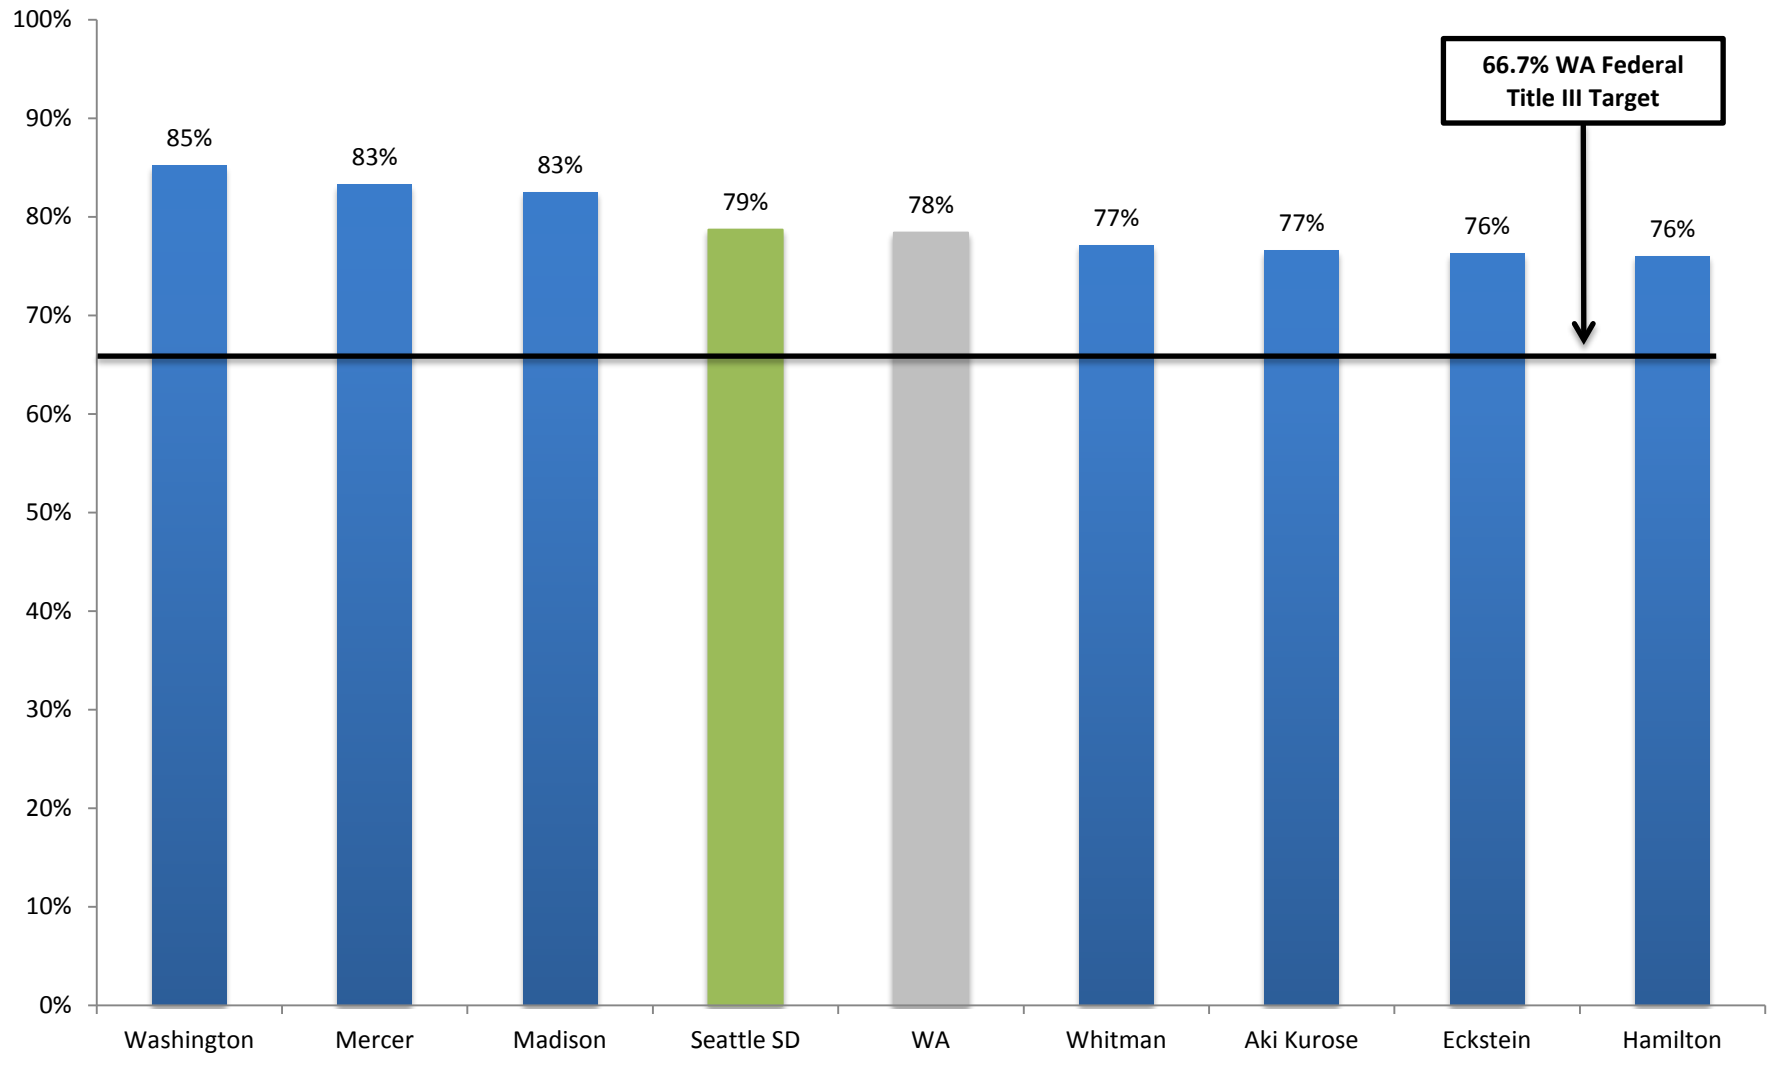

ELL District Data

Seattle Public Schools ELL Students Time in Program by School Level, 2010-11

Seattle Public Schools Percent of Current ELLs by Proficiency Level and Time in Program, 2010-11

Percent of Middle School ELL Students Making Gains in English Language Proficiency 2010-11 SY