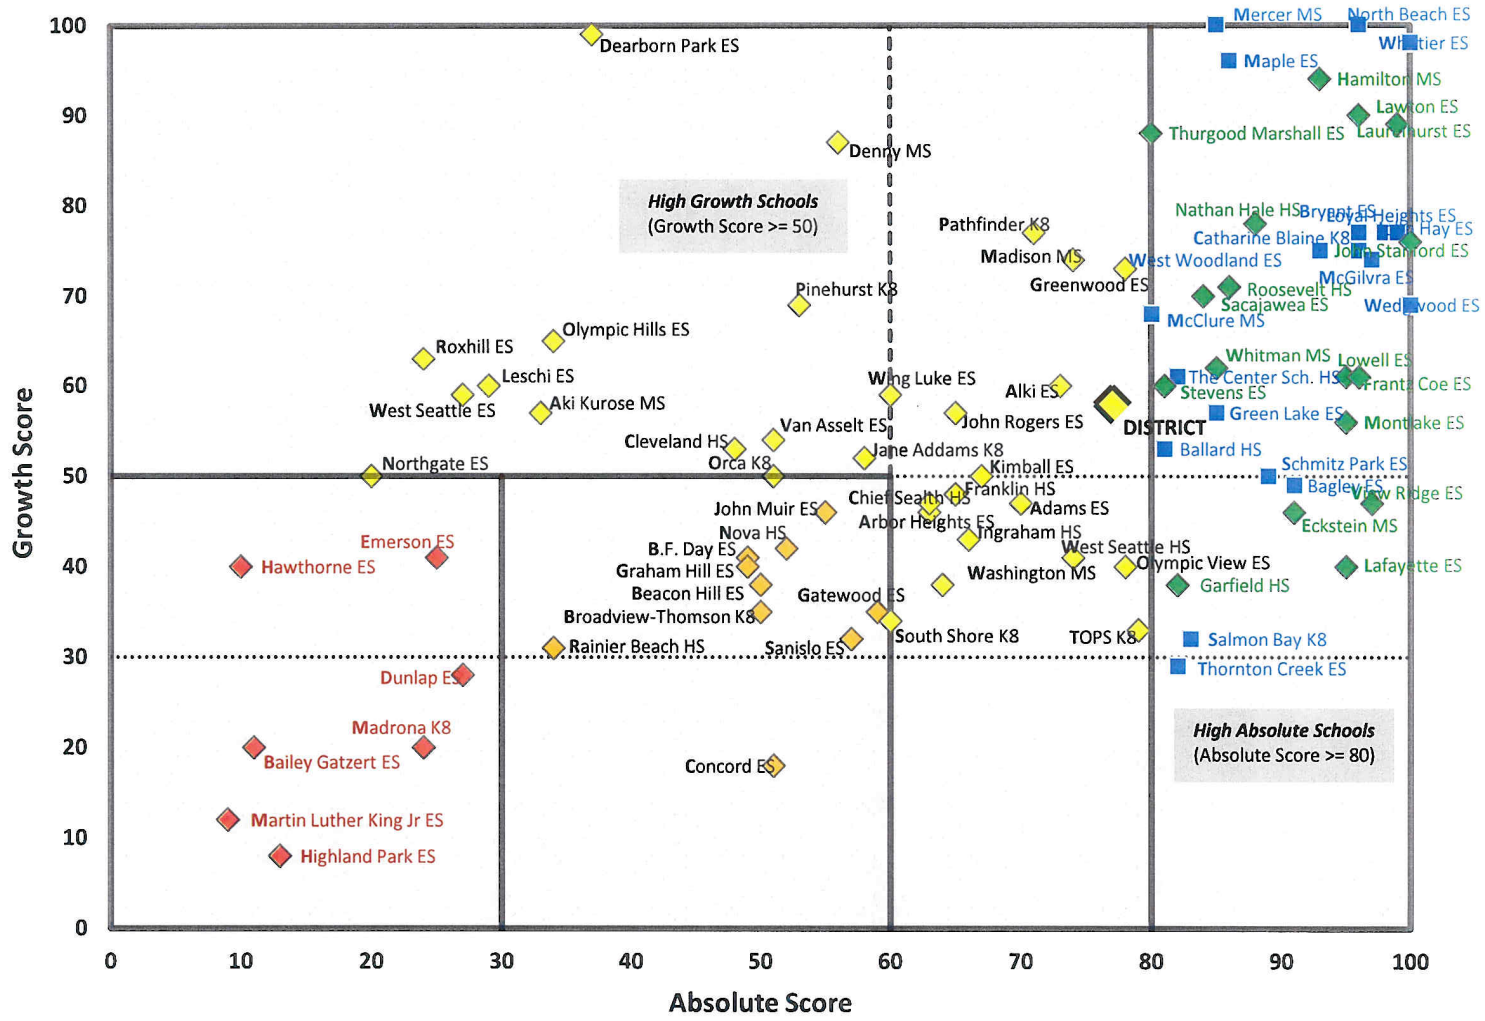

2010-2011

Performance Data

Seattle Public Schools

Prepared by:

City of Seattle, Office for Education

with OSPI and SPS data

December 2011

TABLE OF CONTENTS

	<u>Page</u>
District Level Data by Grade/School Level	1
MAP District Data	16
English Language Learner District Data.....	22
Middle School Feeder Patterns	28
Elementary Segmentation.....	33
Aki Kurose Feeder Pattern	36
Denny Feeder Pattern	41
Eckstein Feeder Pattern	46
Hamilton Feeder Pattern	51
Madison Feeder Pattern	56
McClure Feeder Pattern	61
Mercer Feeder Pattern.....	66
Washington Feeder Pattern	71
Whitman Feeder Pattern	76
K-8, Middle & High School Data	81

2010-11 Elementary Segmentation

2010-11 School Segmentation

Absolute Score	→	Segment	Other Criteria	→	Segment
Low (0-30)	→	Level 1	High Growth	→	Level 3
Med-Low (30-59)	→	Level 2	High Growth	→	Level 3
Med-High (60-79)	→	Level 3			
High (80-100)	→	Level 4	FRL gap < 25%	→	Level 5