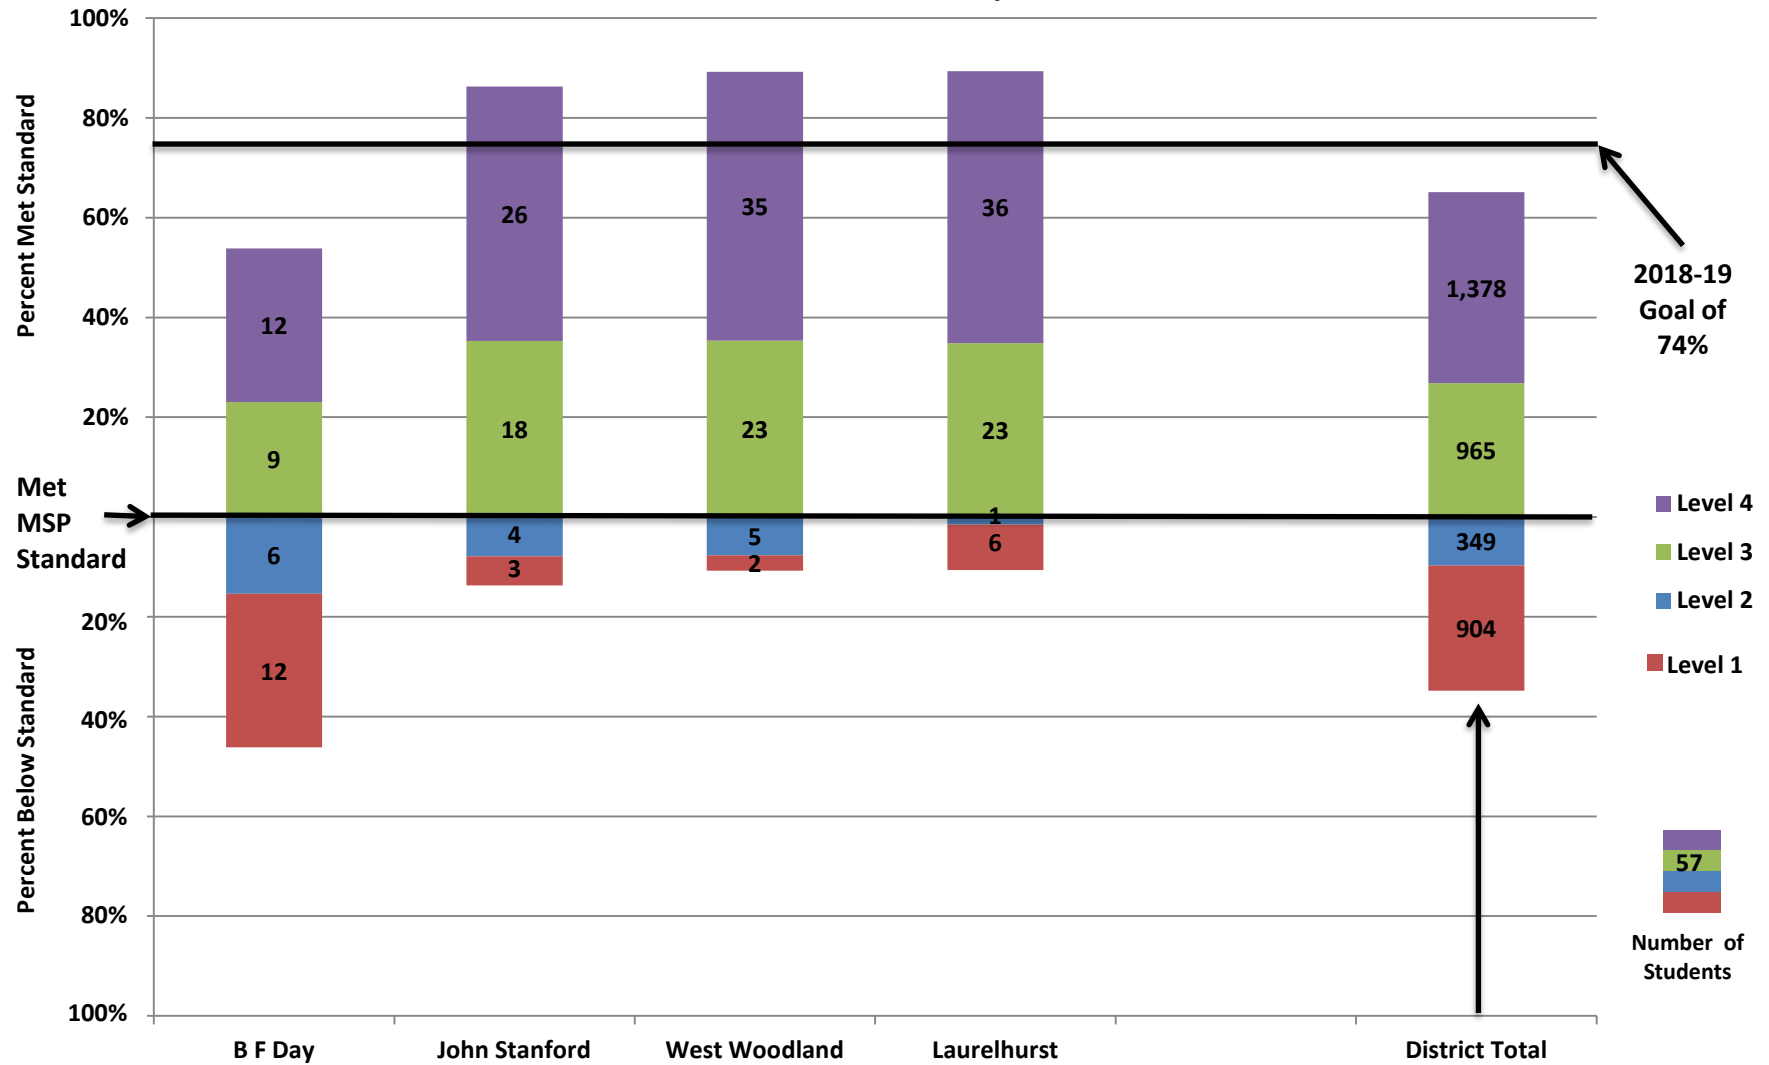

Hamilton Feeder Pattern Schools 4th Grade Math MSP, 2010-11