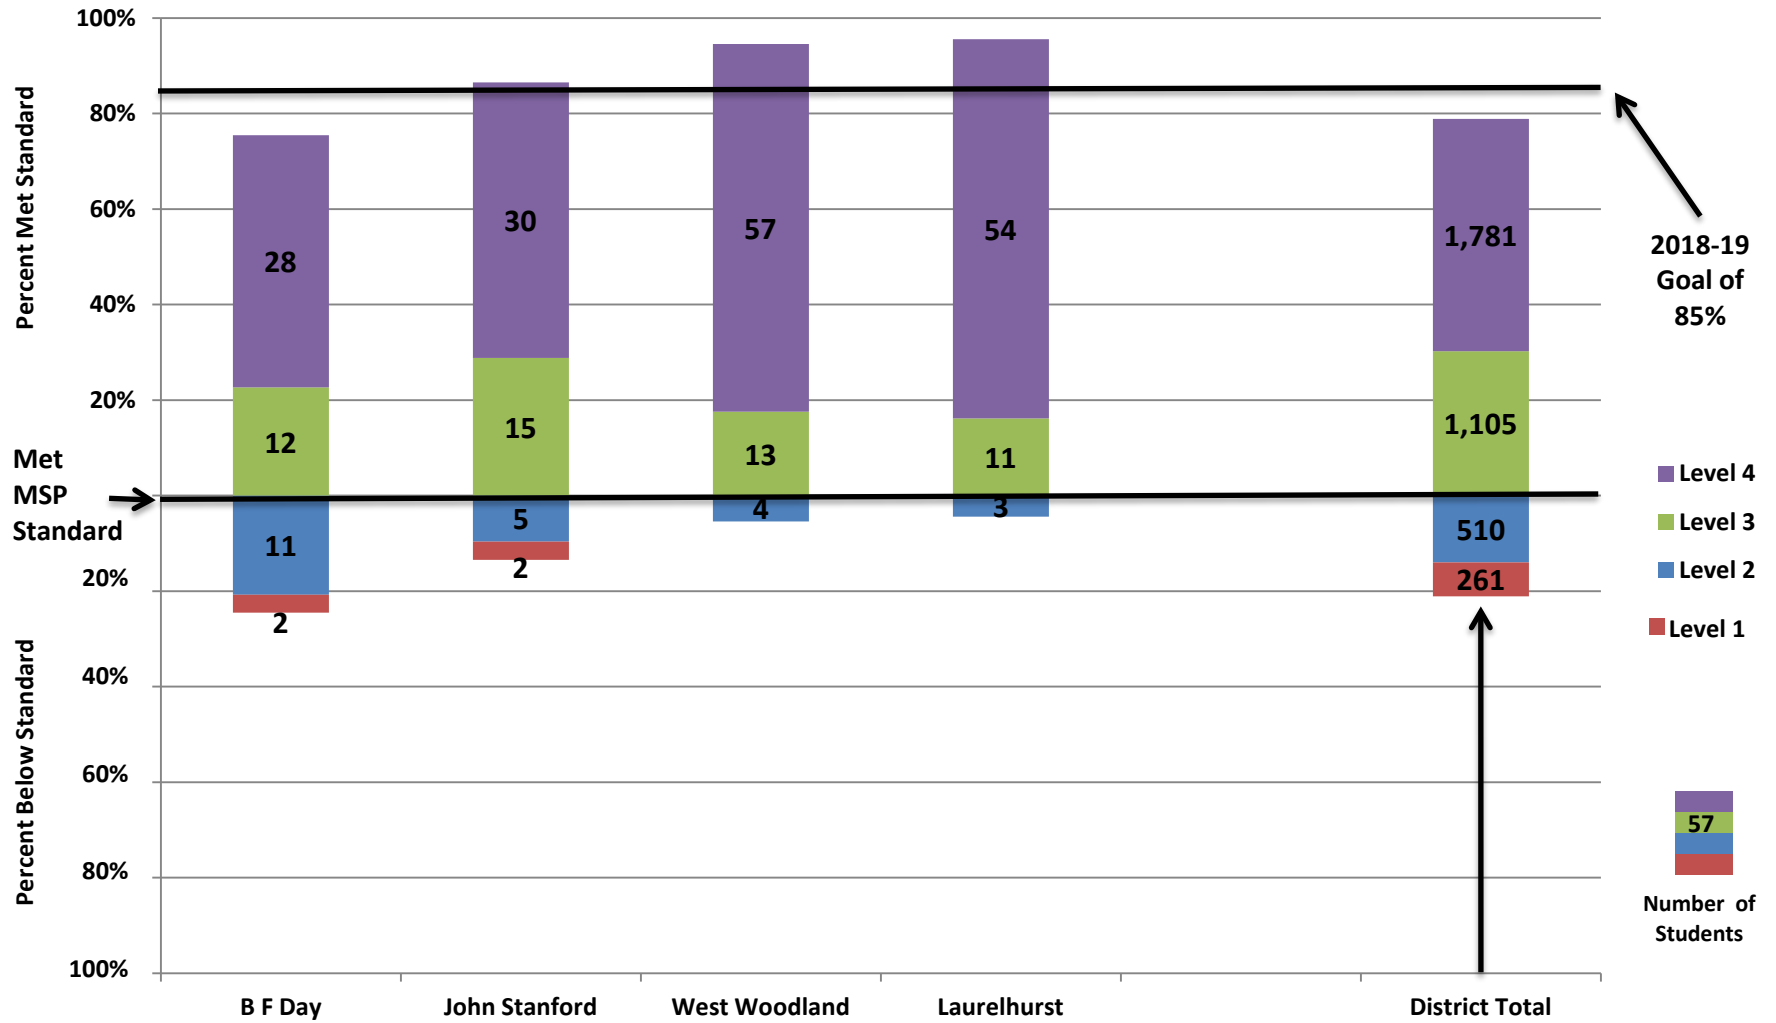

Hamilton Feeder Pattern Schools 3rd Grade Reading MSP, 2010-11