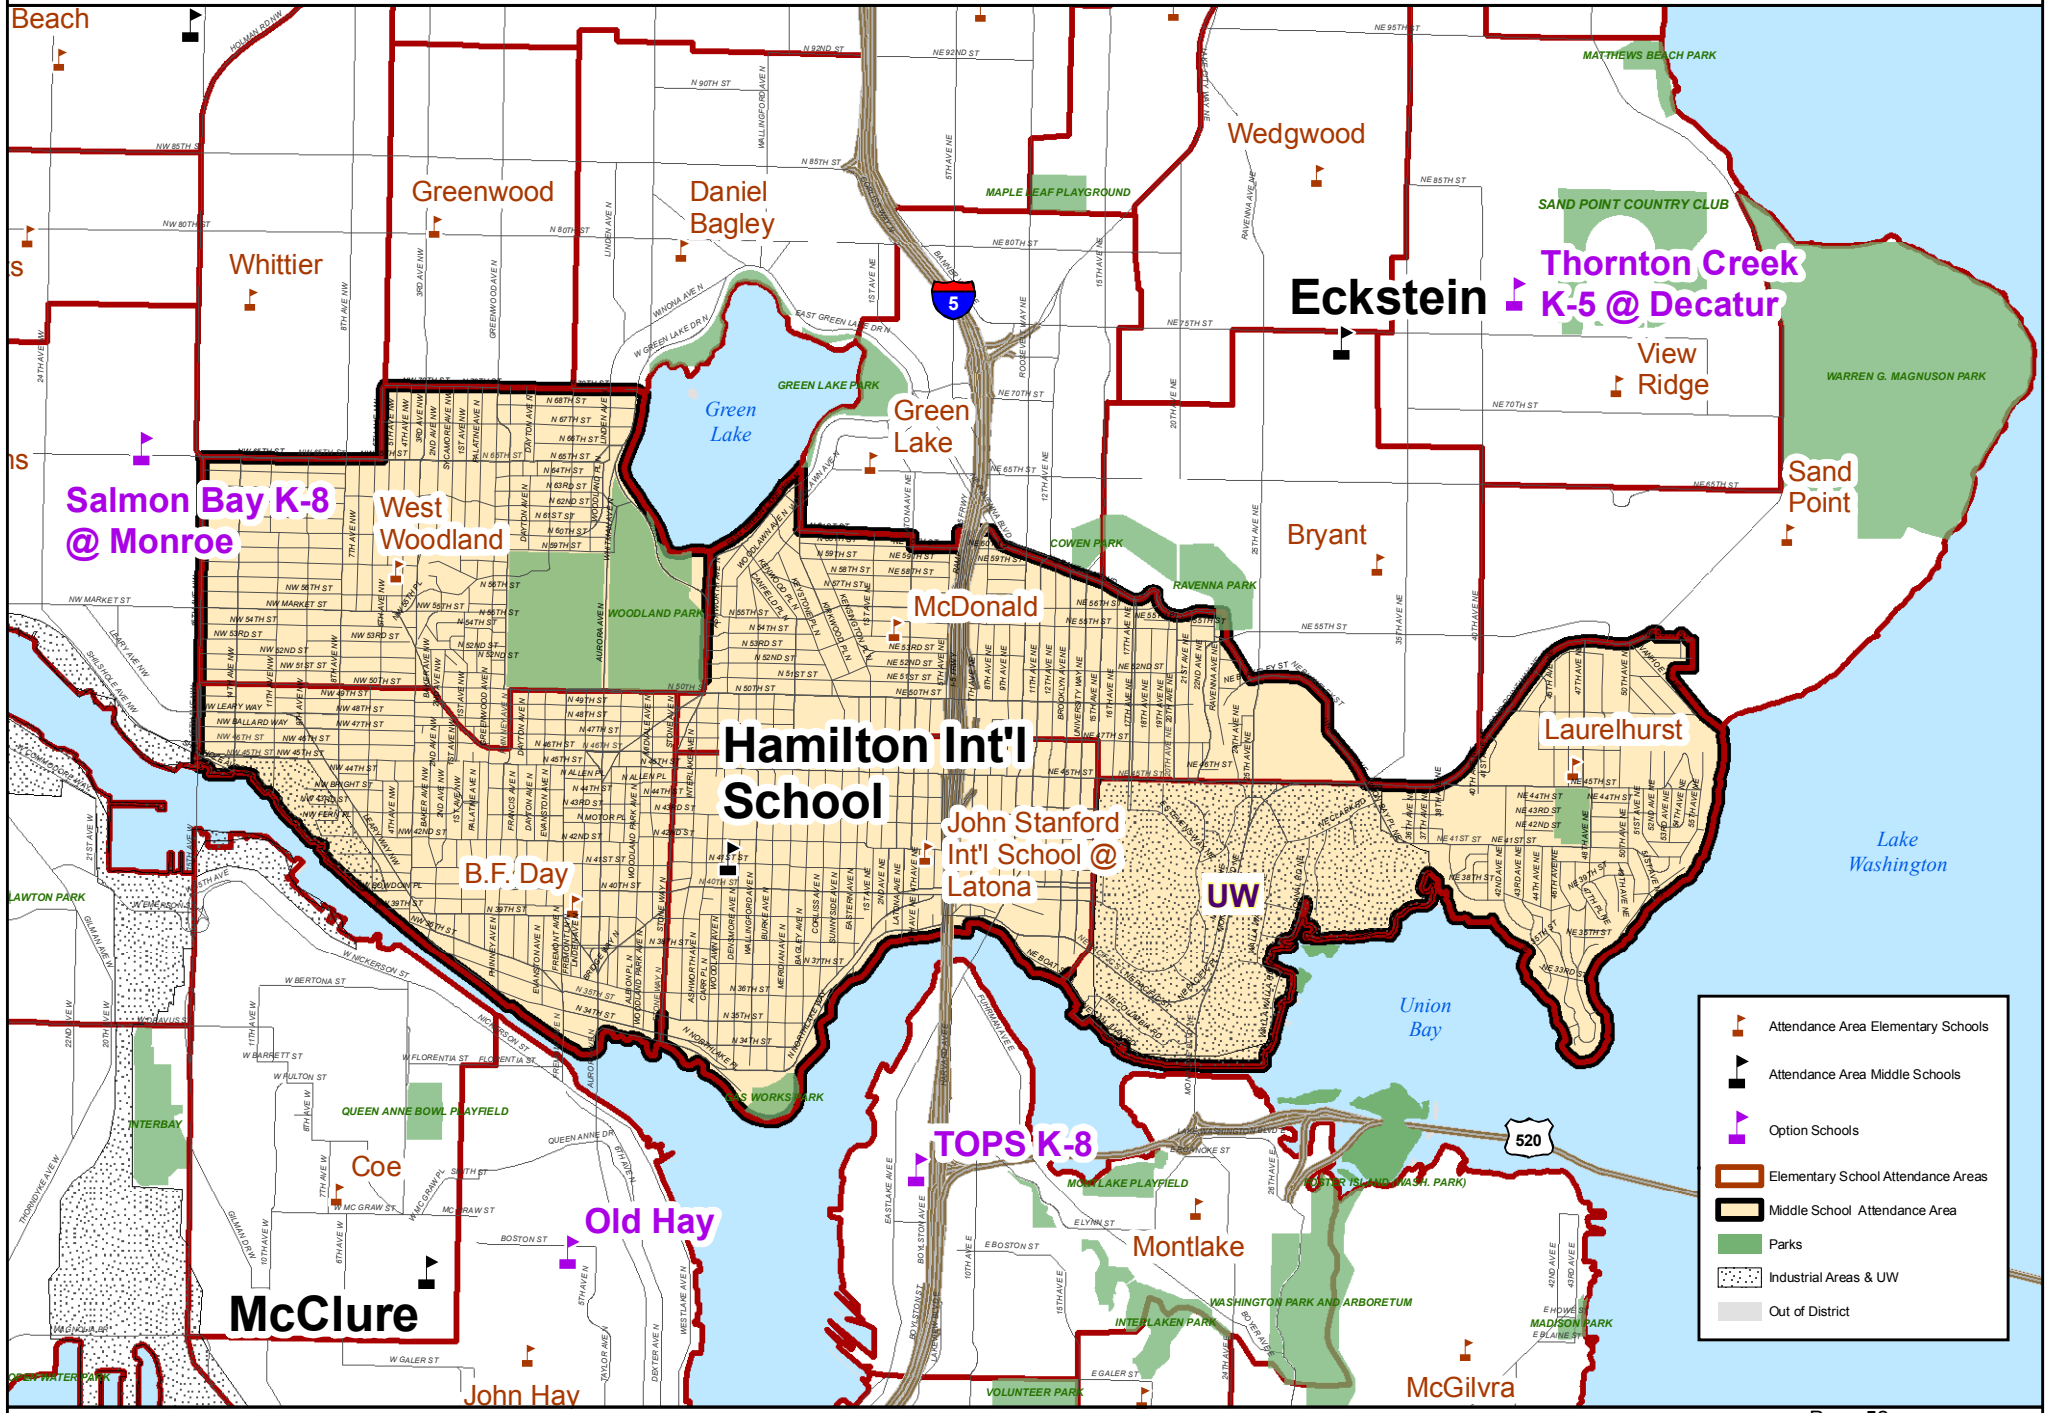

Middle and Elementary School Attendance Areas

Hamilton Int'l School

APPROVED
20091118
MAP ID #021b