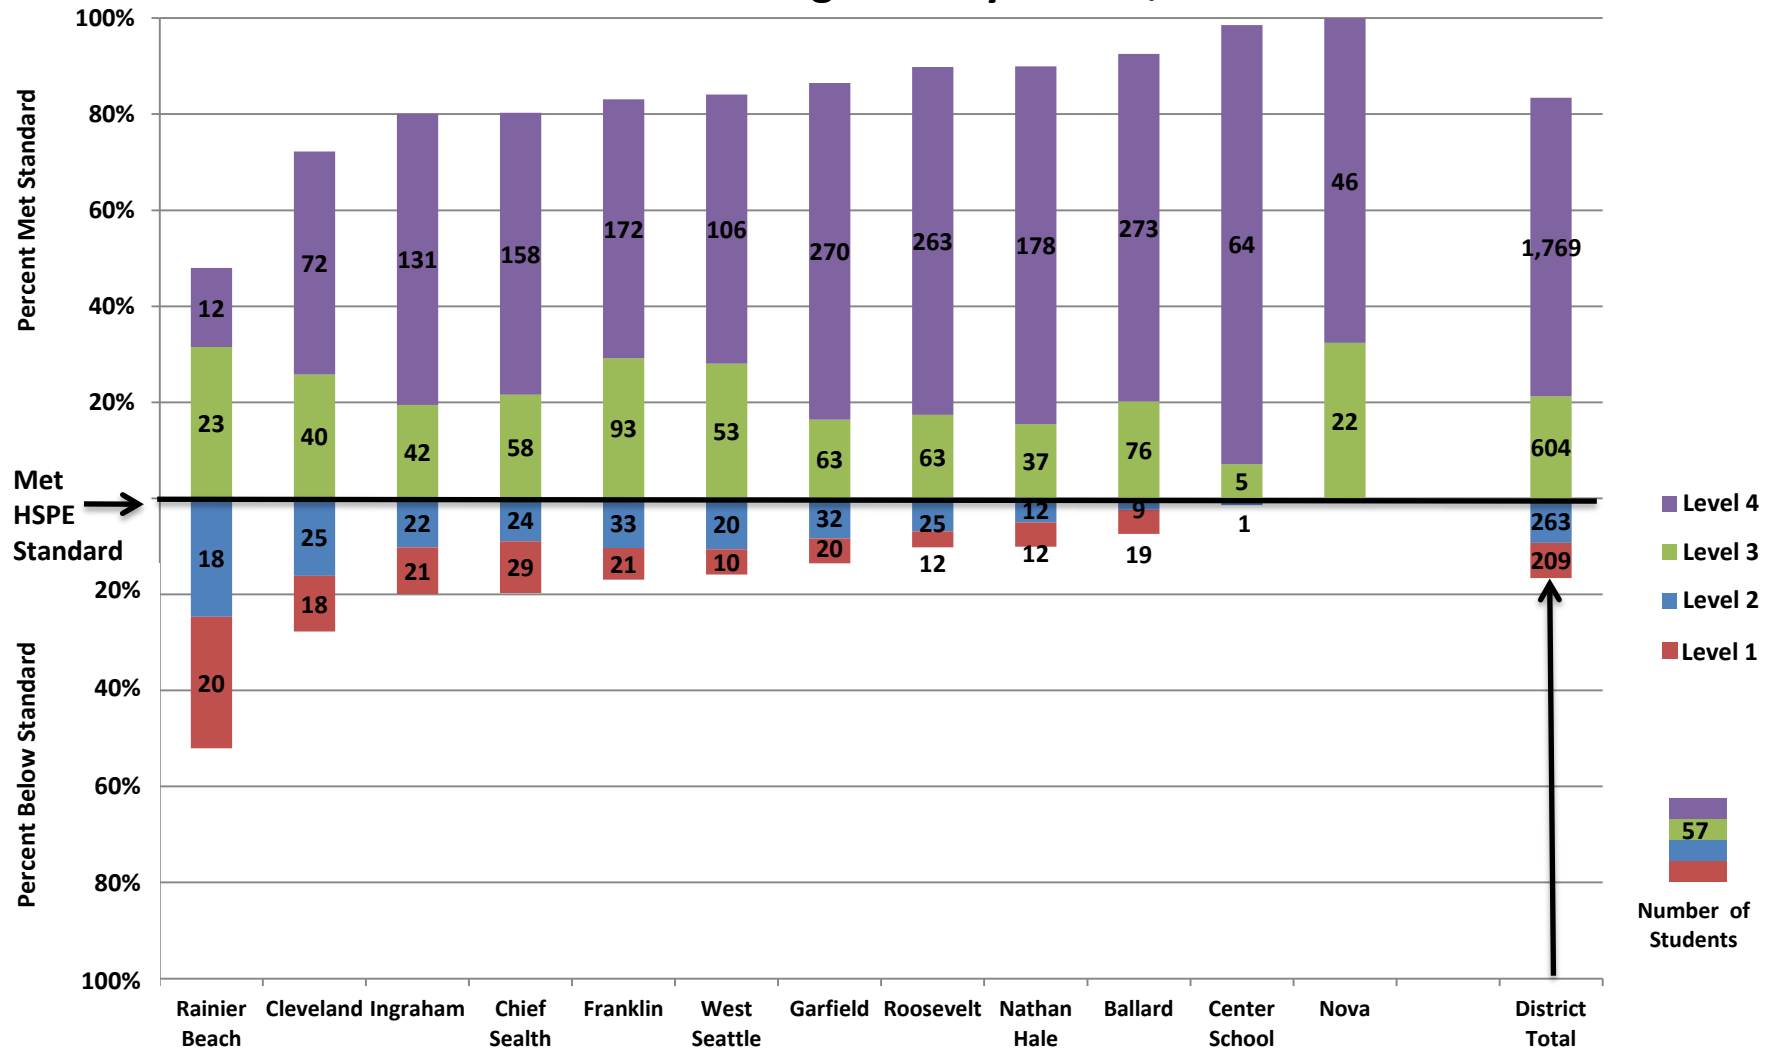

Seattle Public Schools 10th Grade Reading HSPE by School, 2010-11