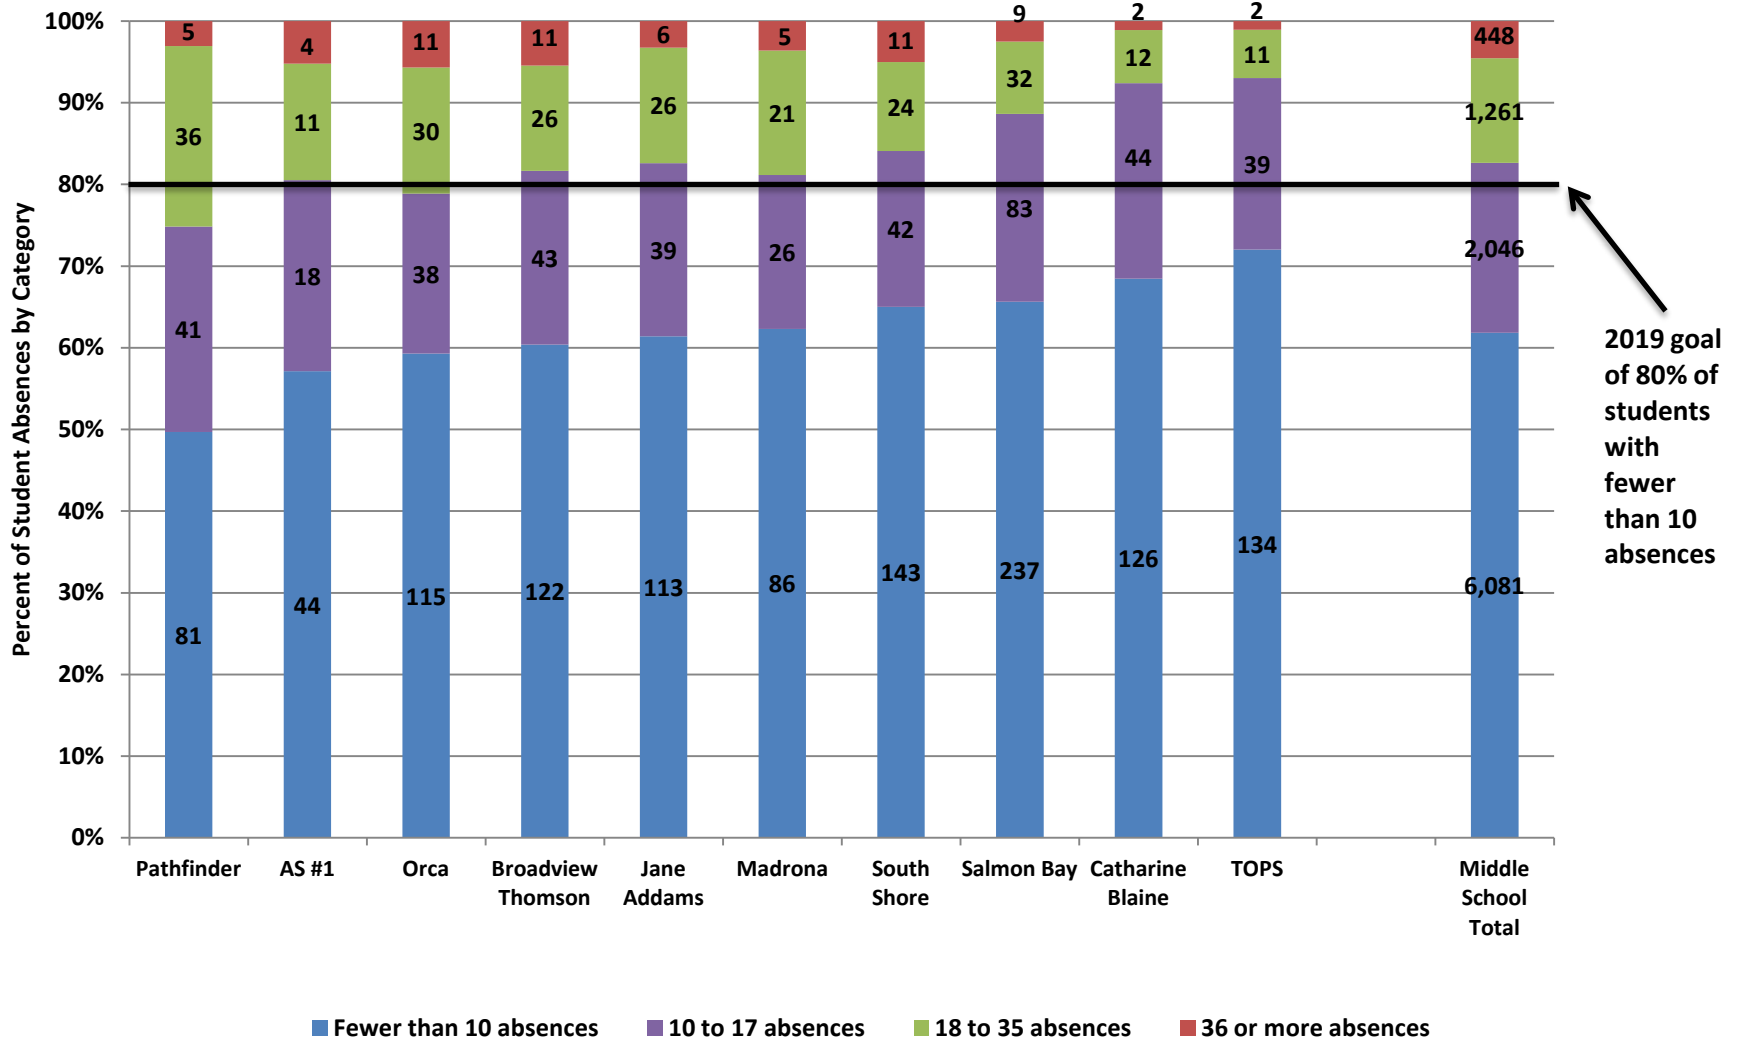

K-8 Schools Middle School Grades Number and Percentage of Students by Absences, 2010-11