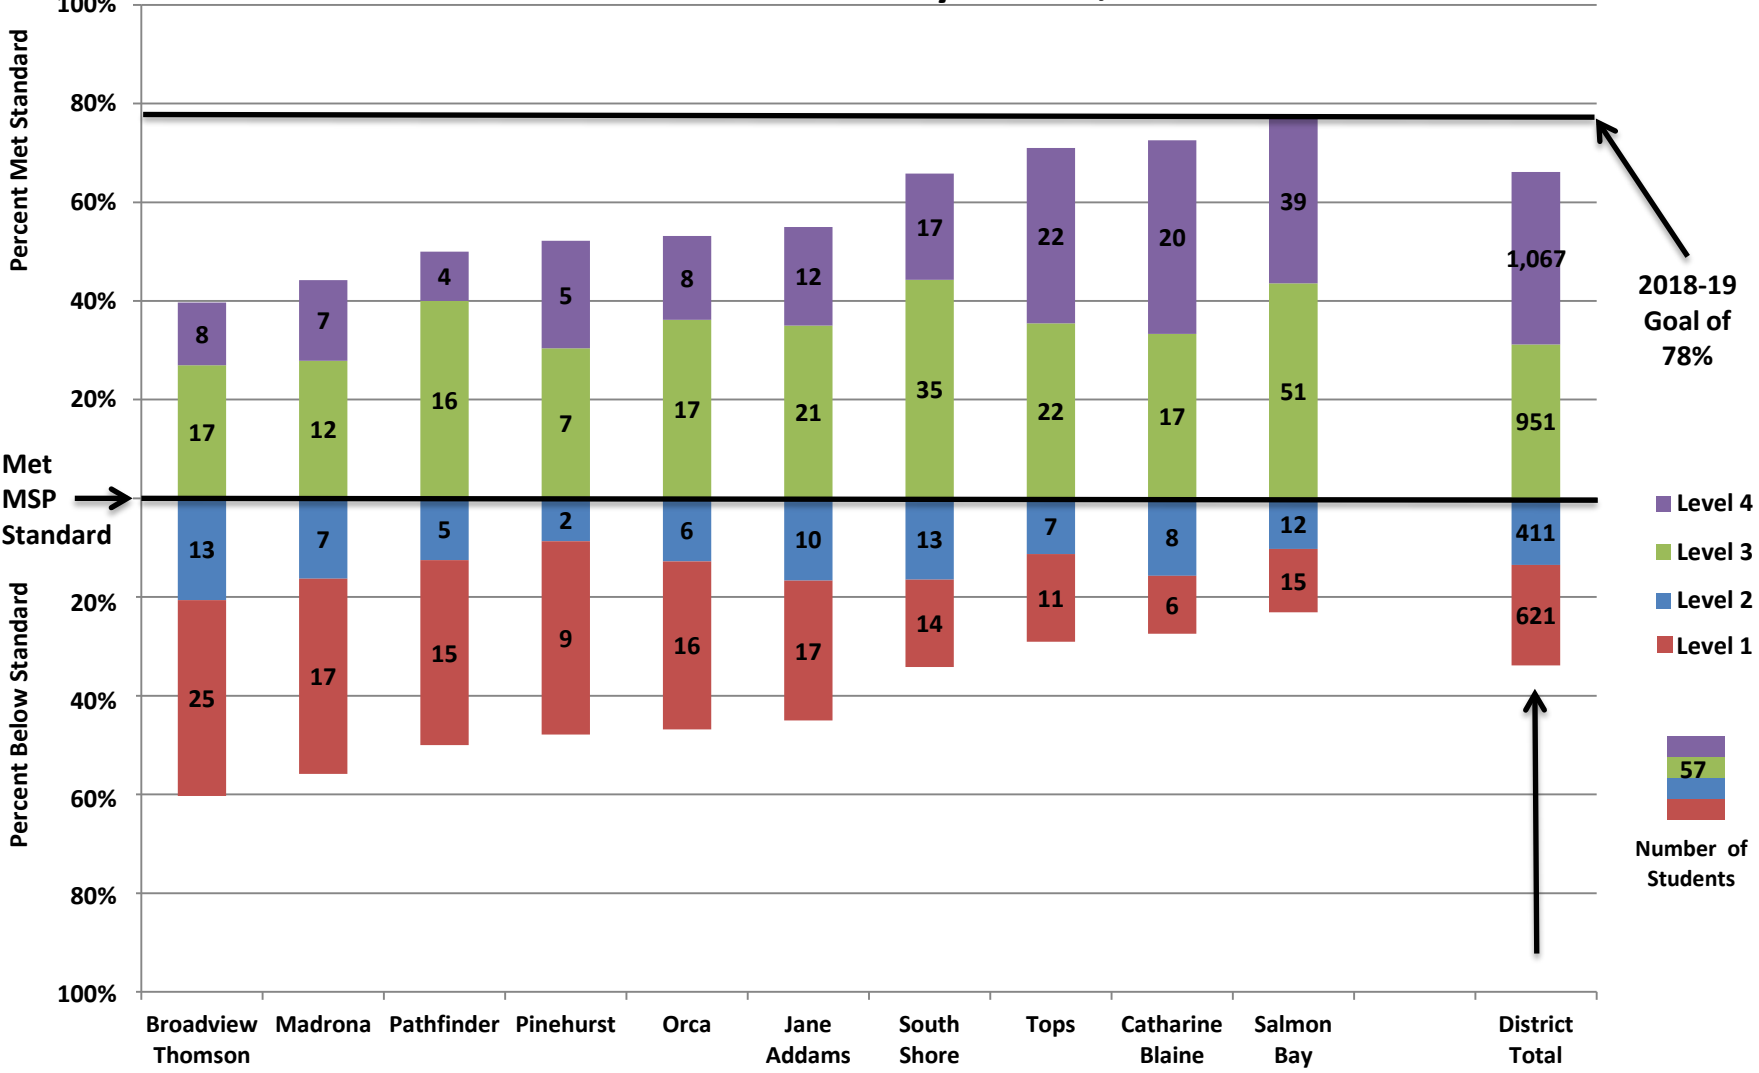

Seattle Public Schools 7th Grade Math MSP by School, 2010-11