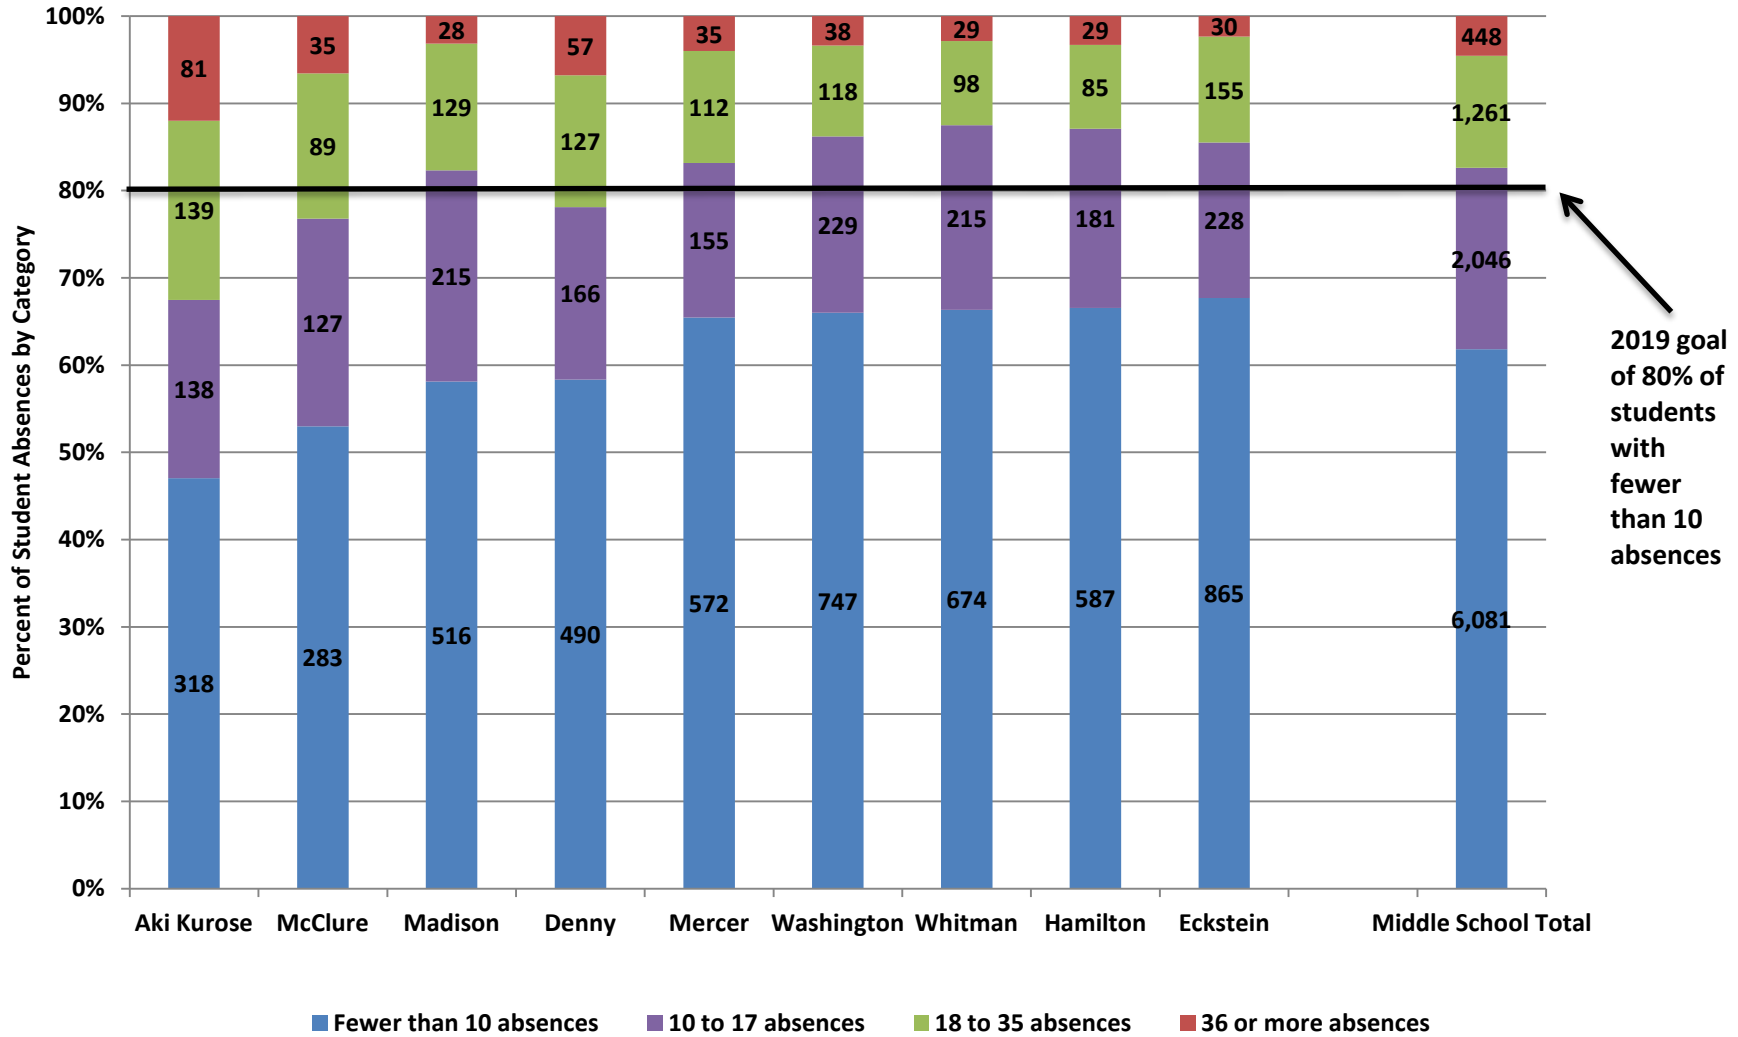

Middle Schools Number and Percentage of Students by Absences, 2010-11