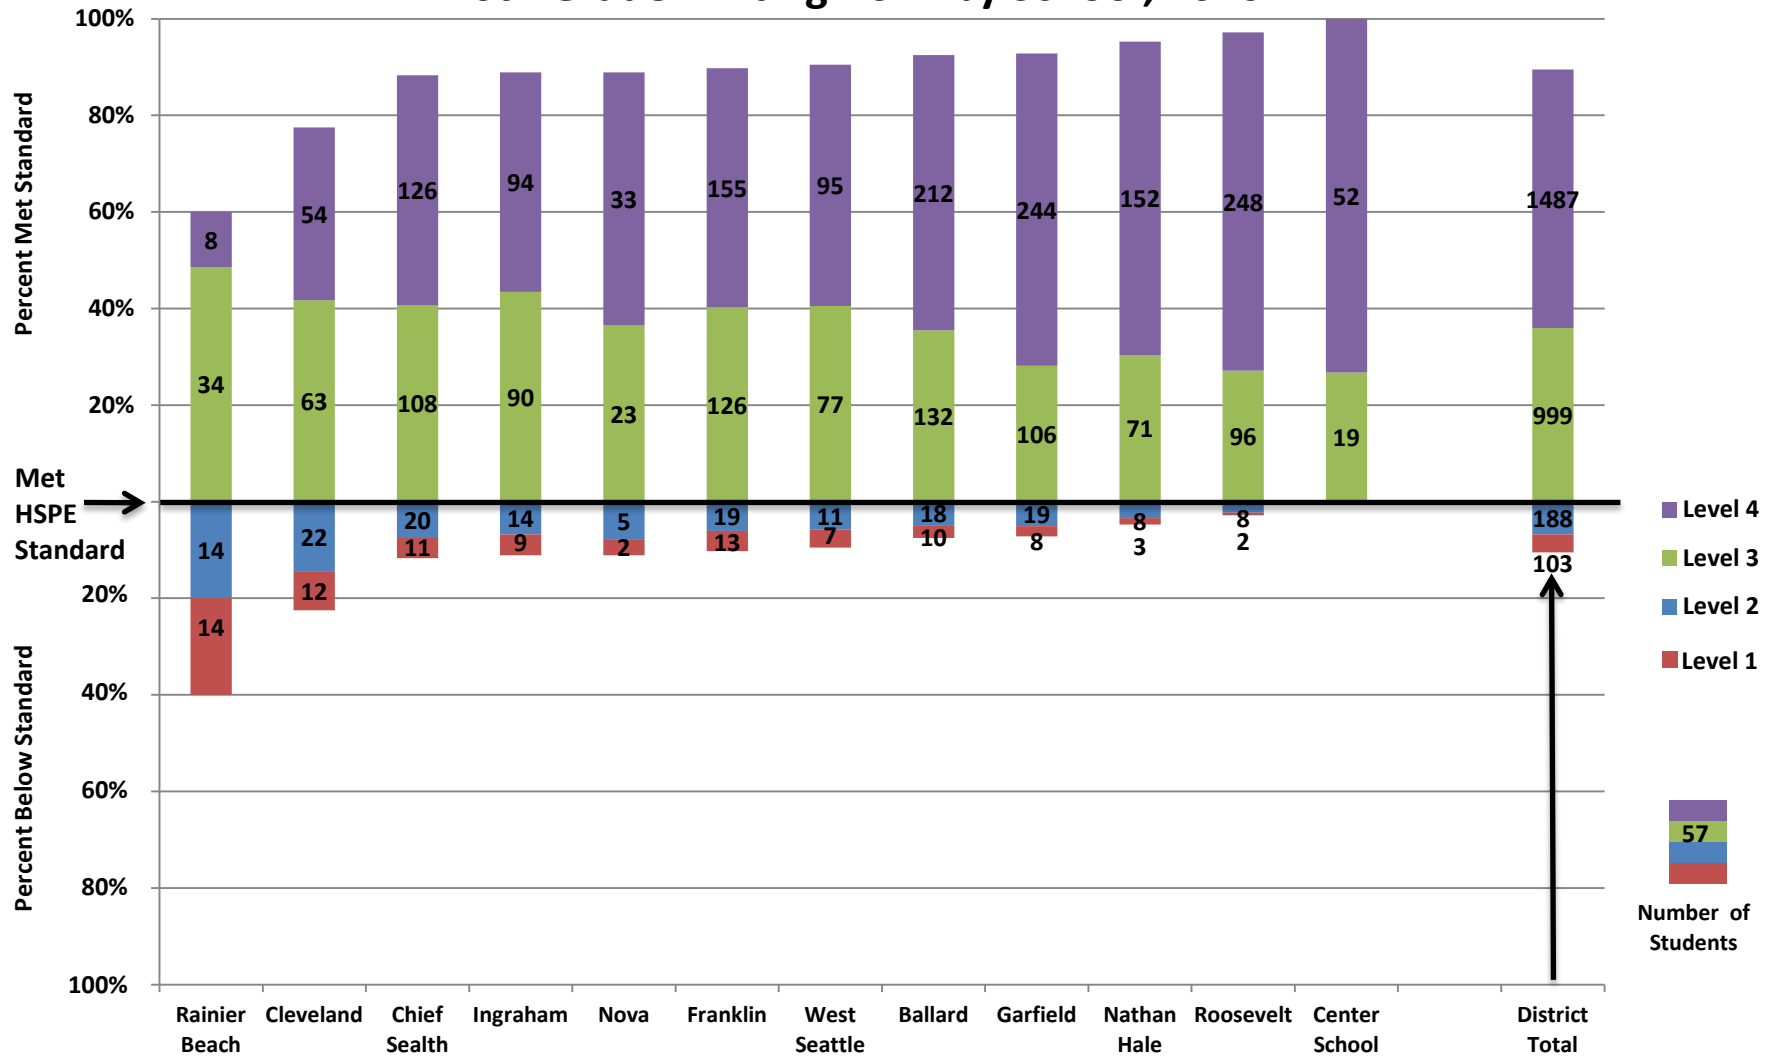

Seattle Public Schools 10th Grade Writing HSPE by School, 2010-11