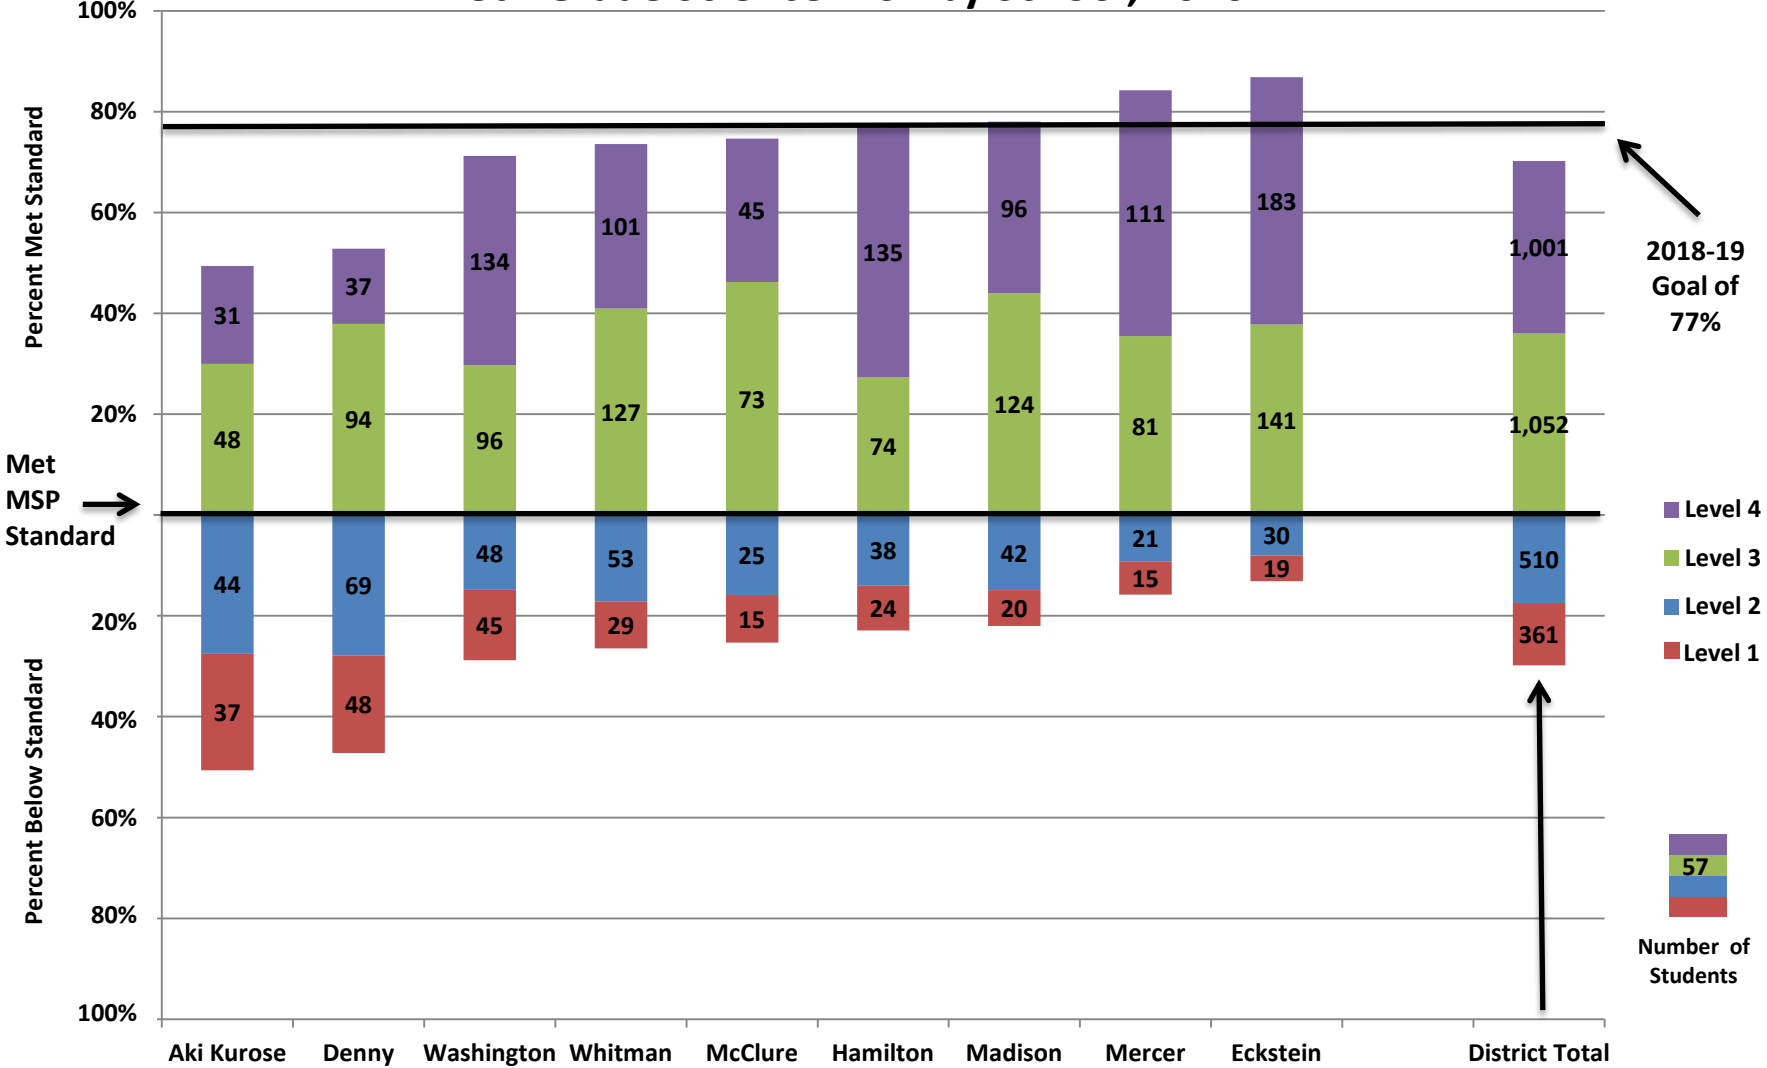

Seattle Public Schools 8th Grade Science MSP by School, 2010-11