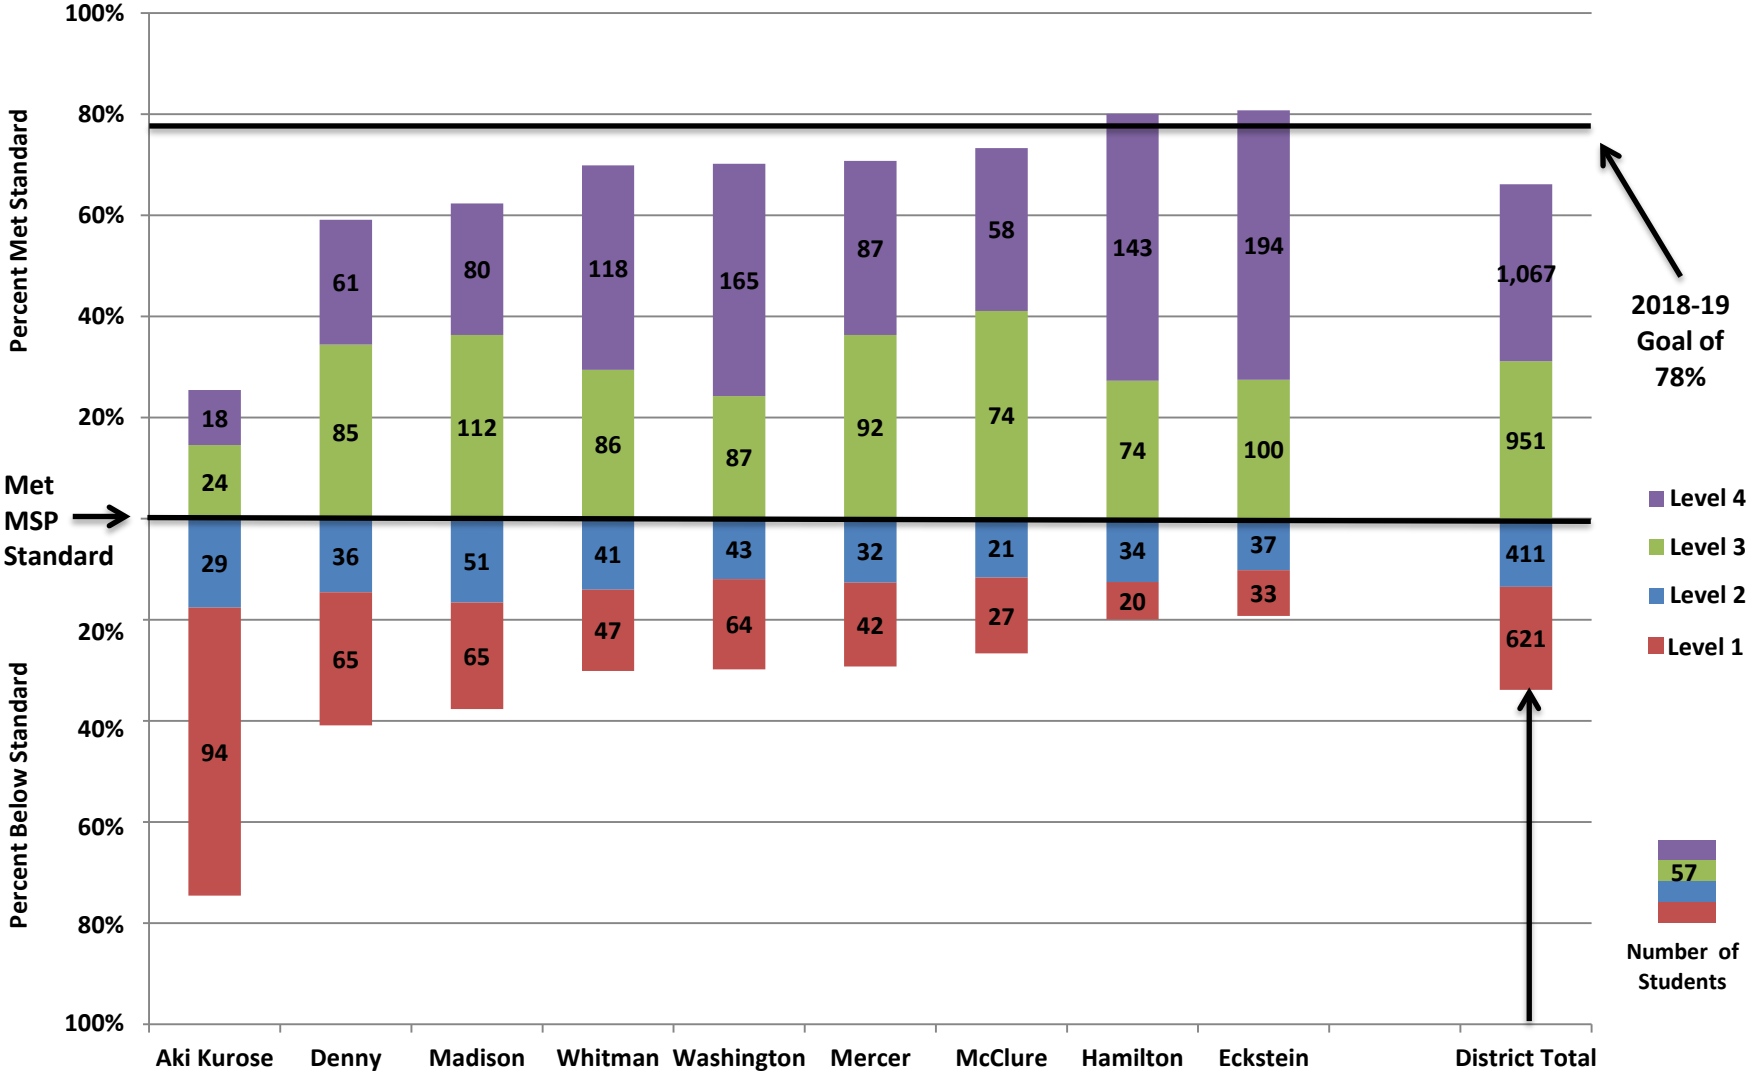

Seattle Public Schools 7th Grade Math MSP by School, 2010-11