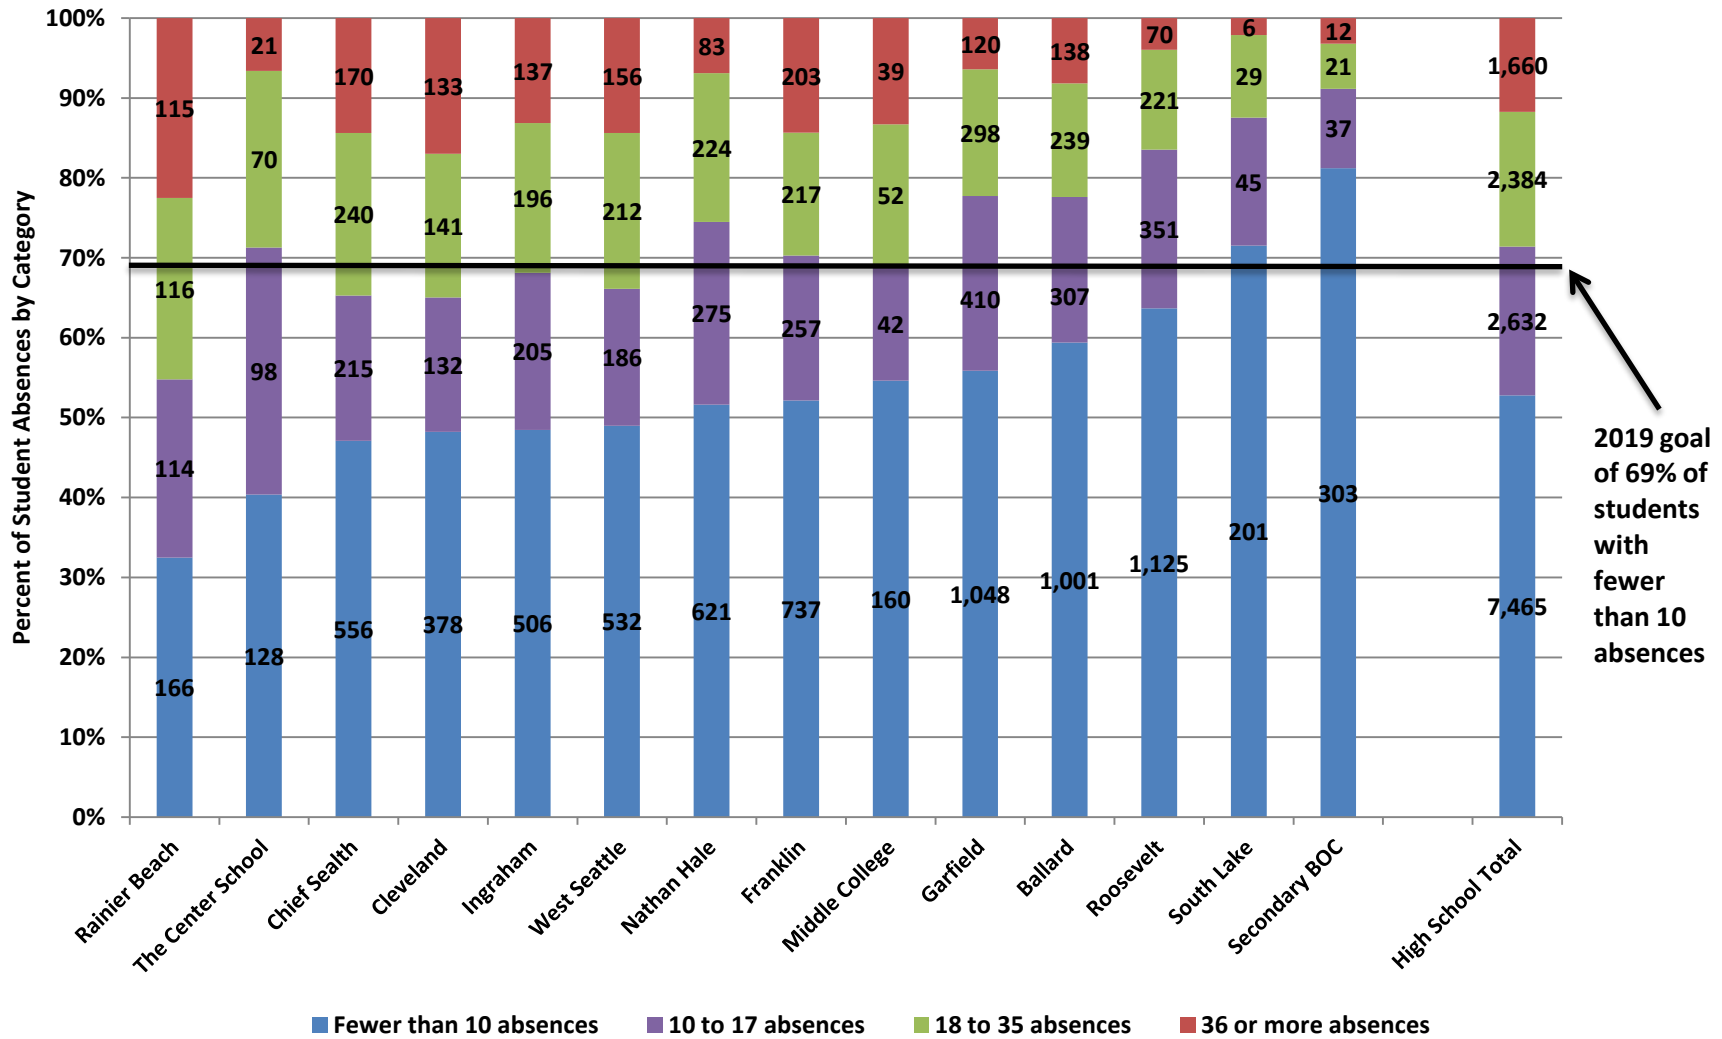

High School Number and Percentage of Students by Absences, 2010-11