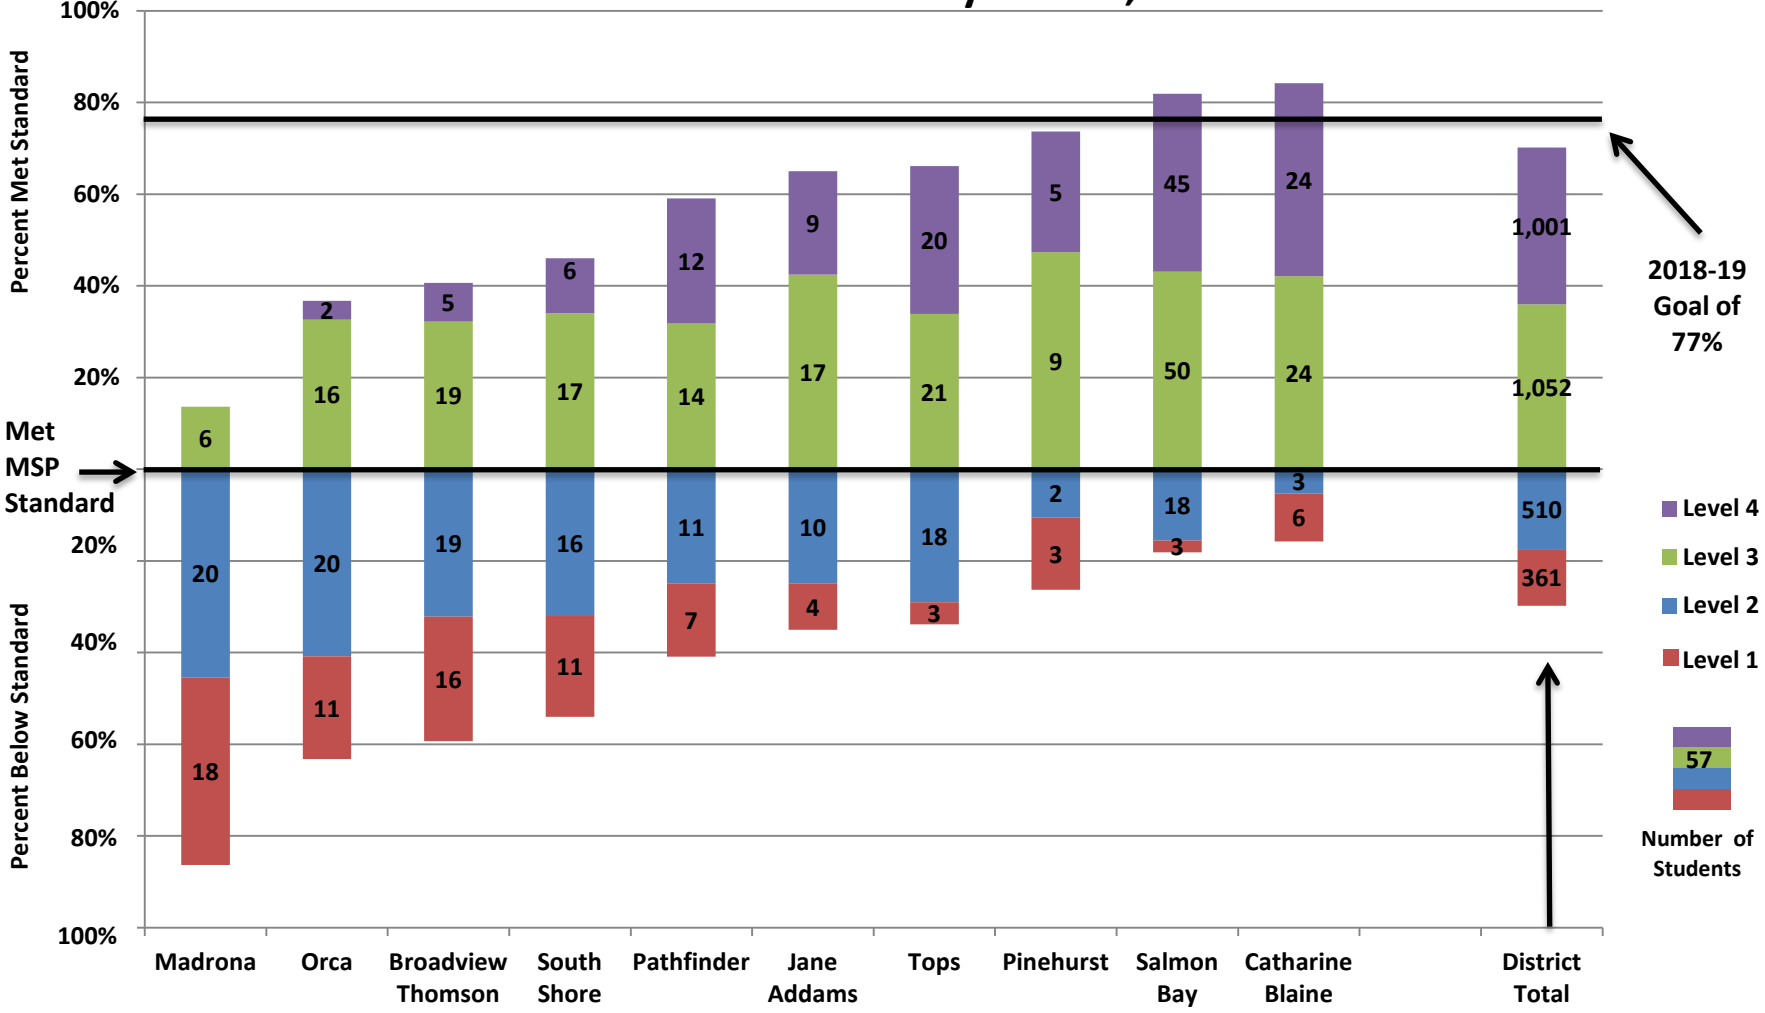

Seattle Public Schools 8th Grade Science MSP by School, 2010-11