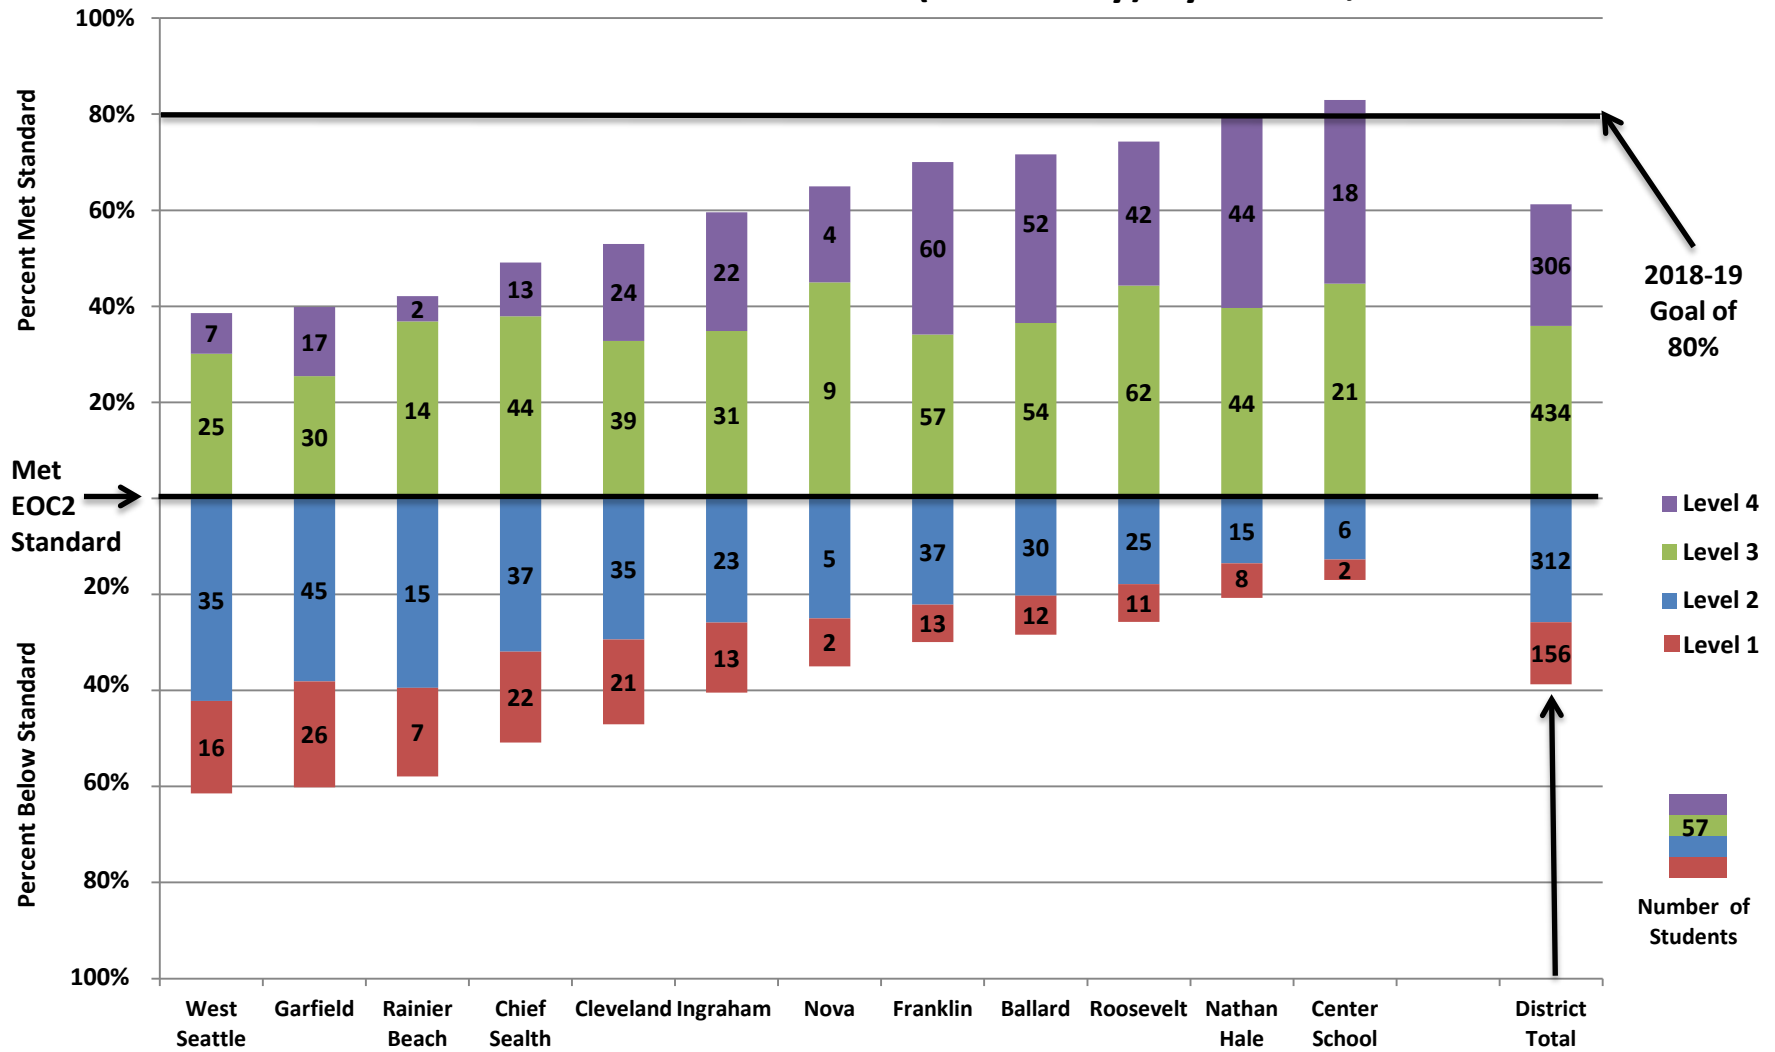

Seattle Public Schools 10th Grade End of Course Exam 2 (Geometry) by School, 2010-11