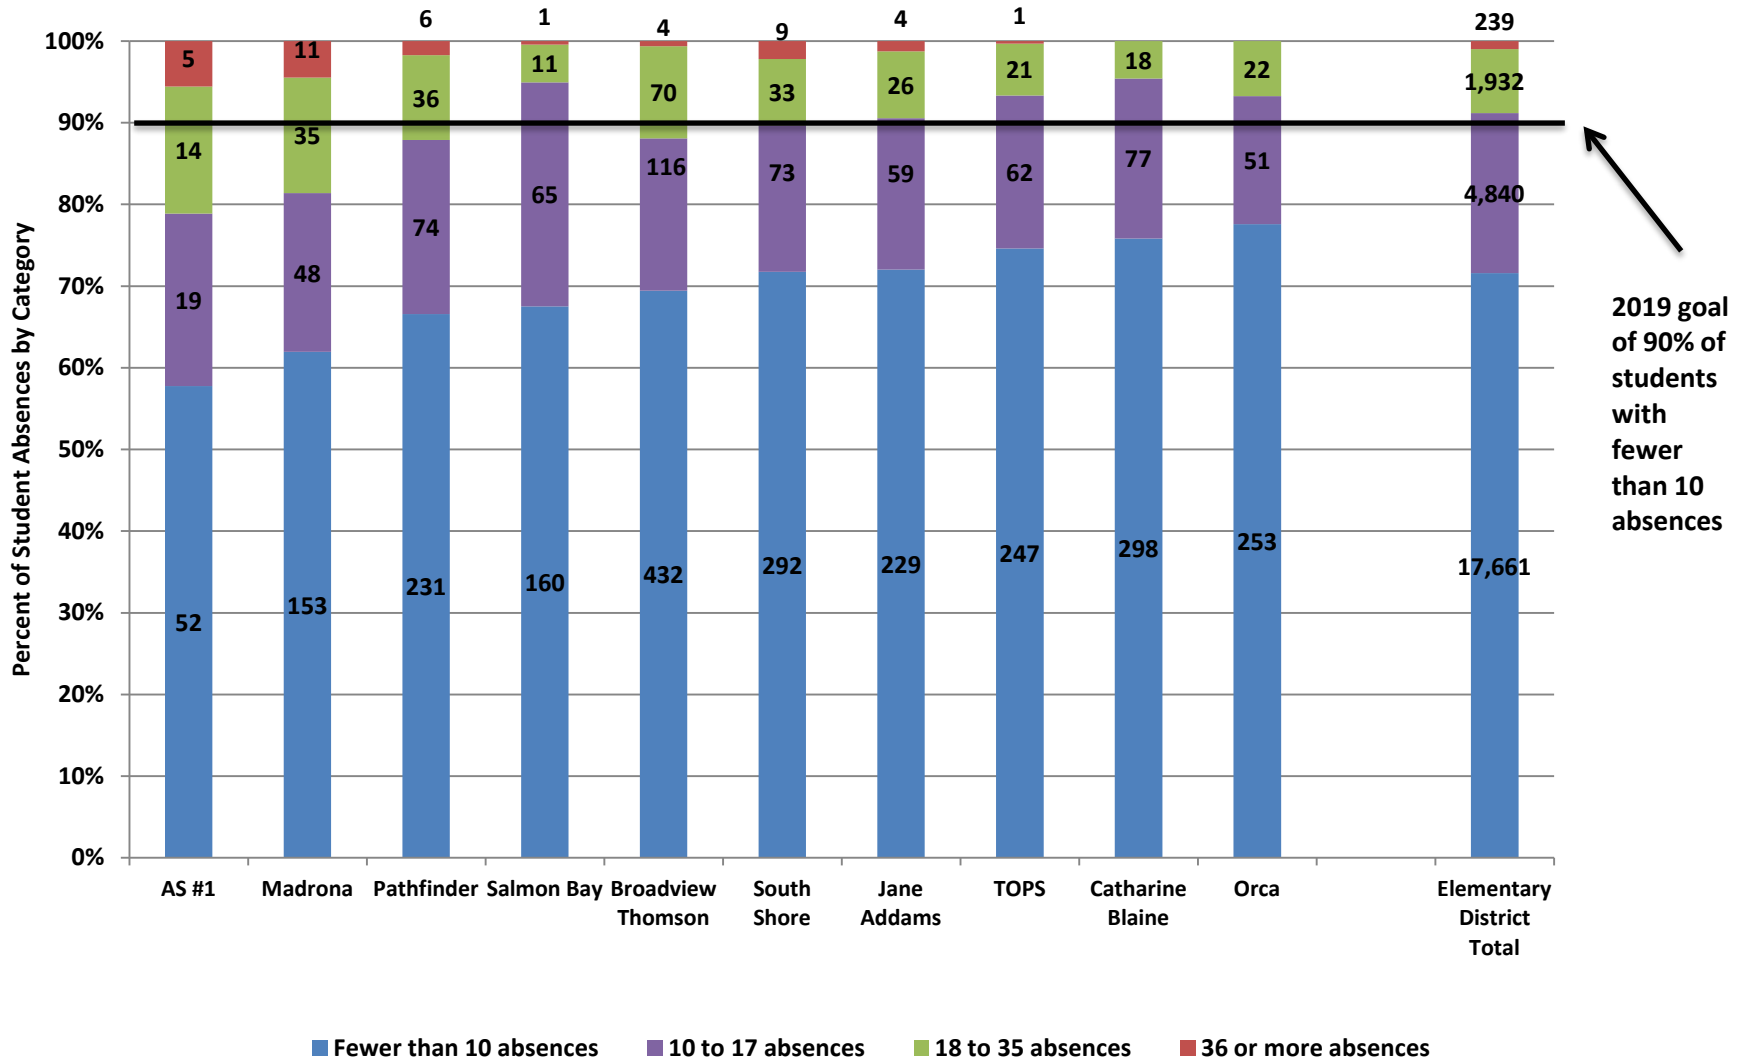

K-8 Schools - Elementary Grades Number and Percentage of Students by Absences, 2010-11