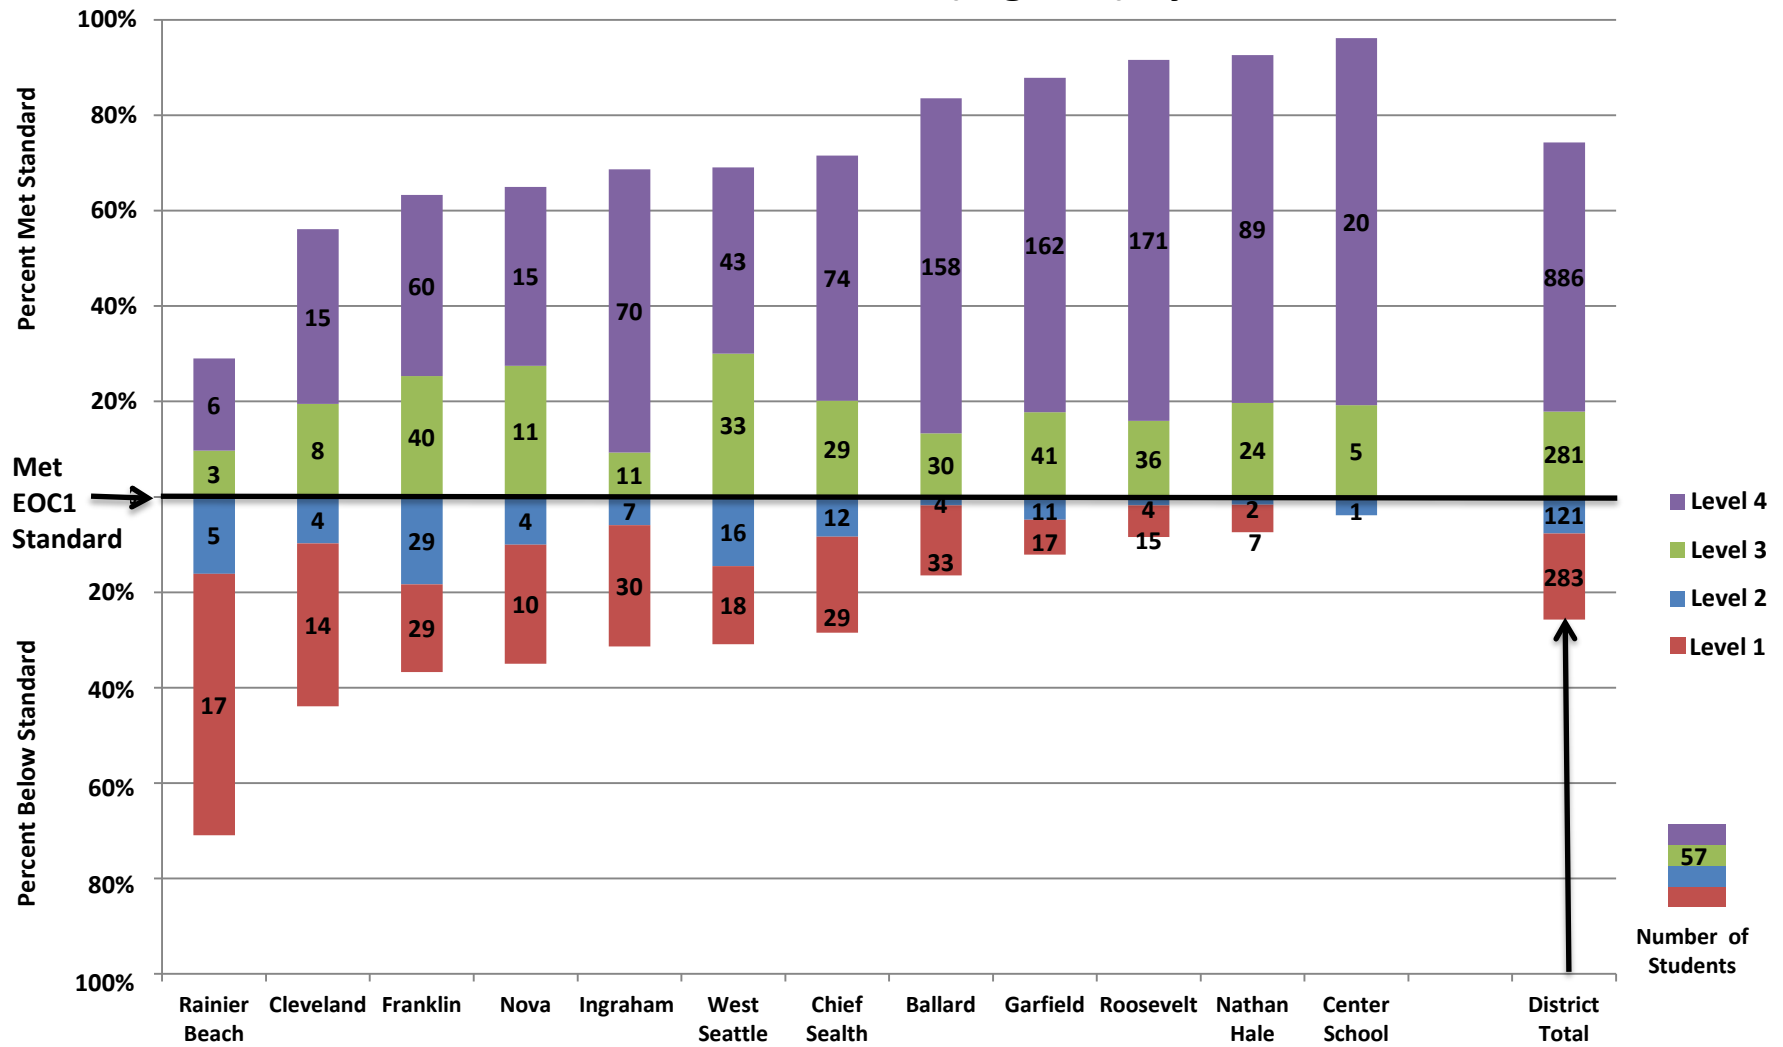

Seattle Public Schools 10th Grade End of Course Exam 1 (Algebra) by School, 2010-11