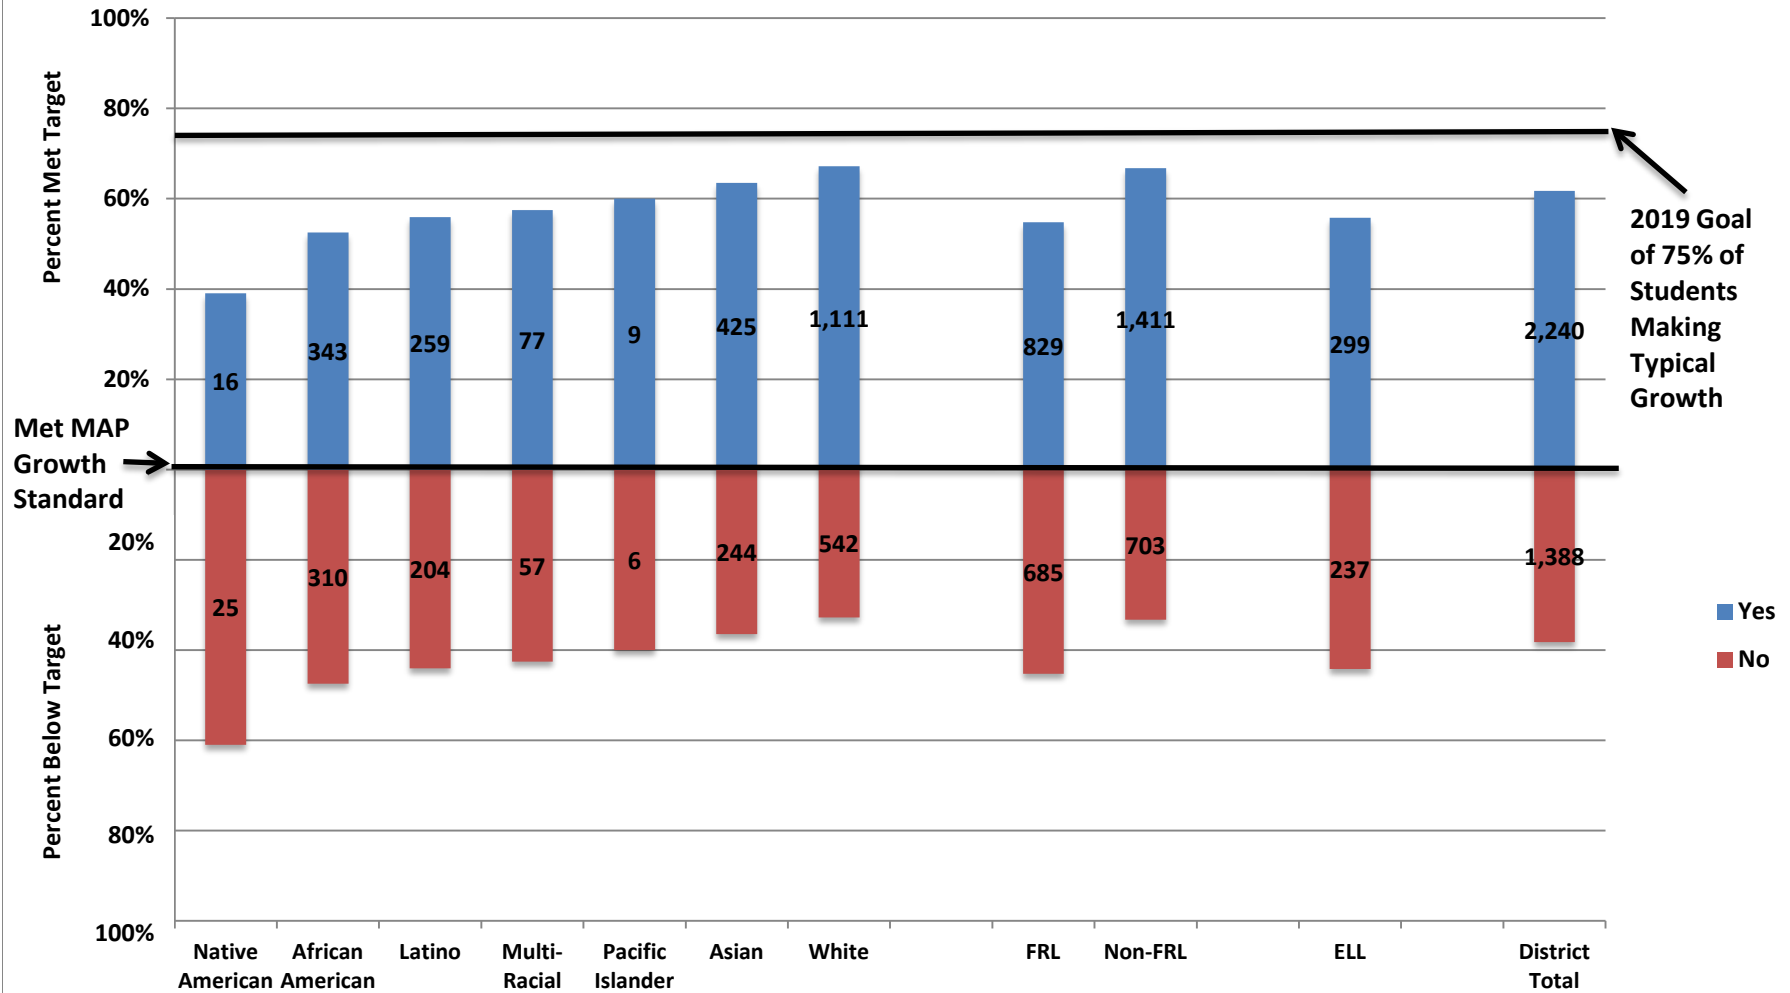

Seattle Public Schools 3rd Grade Reading MAP Results by Subgroup, 2010-11