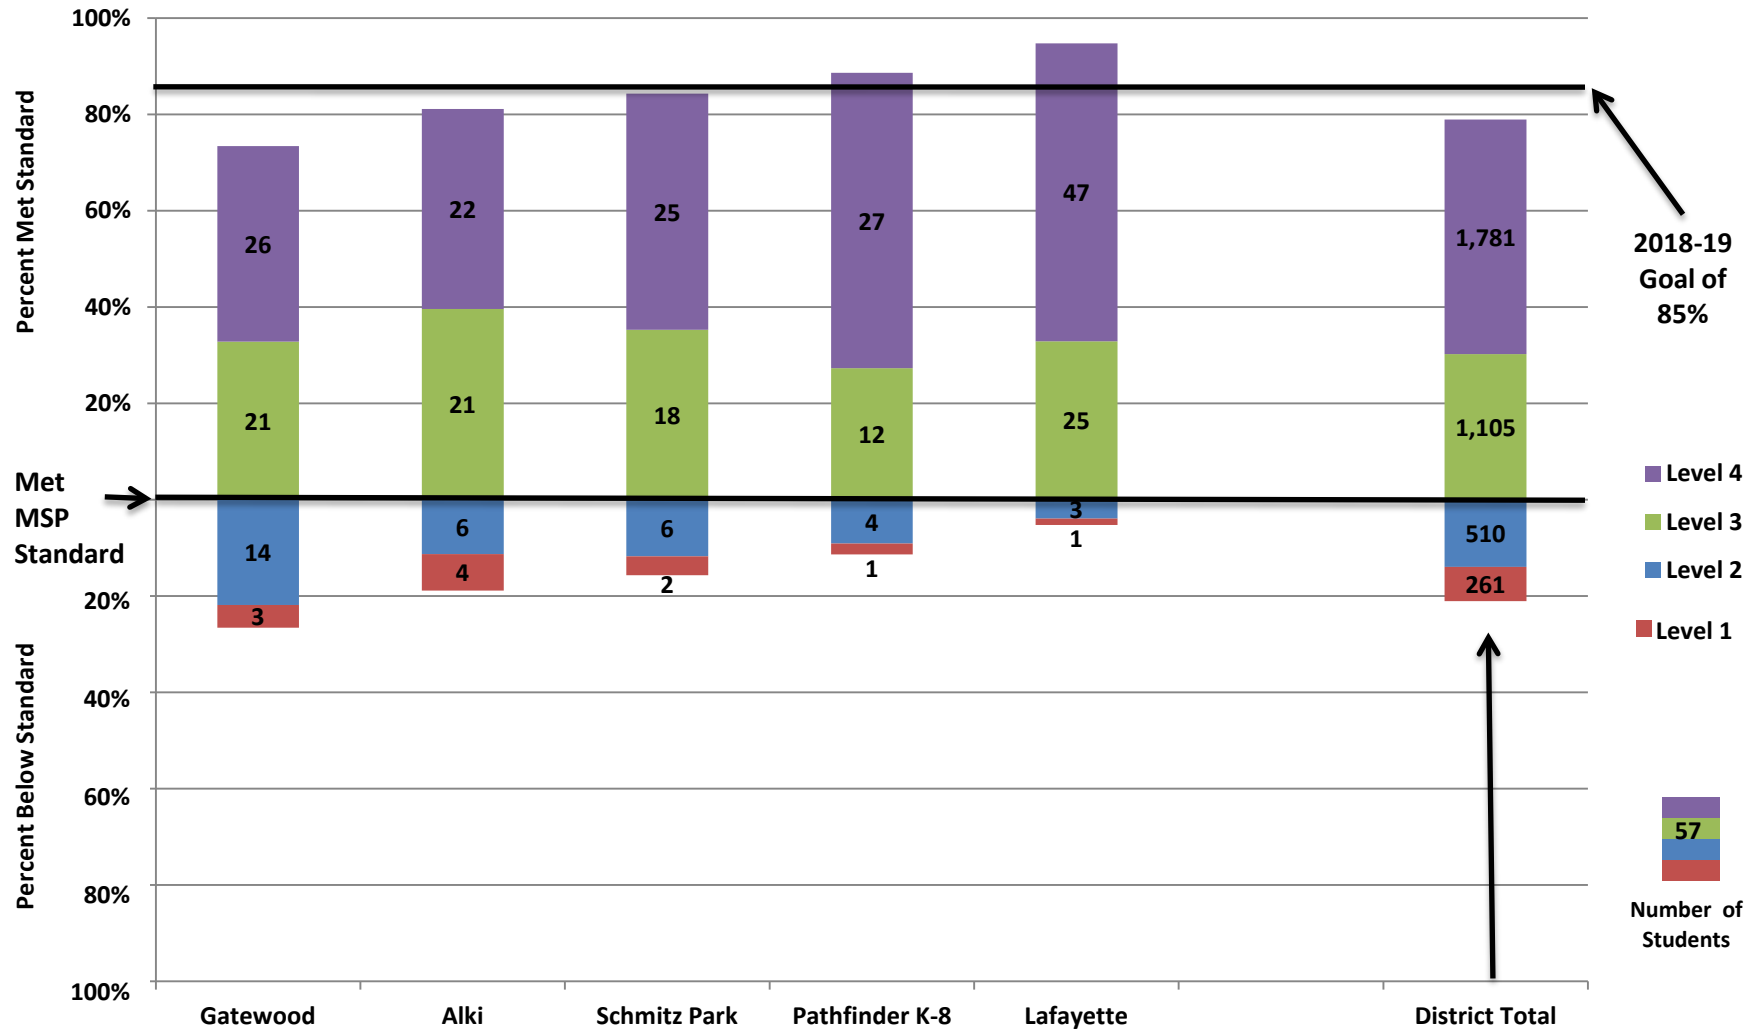

Madison Feeder Pattern Schools 3rd Grade Reading MSP, 2010-11