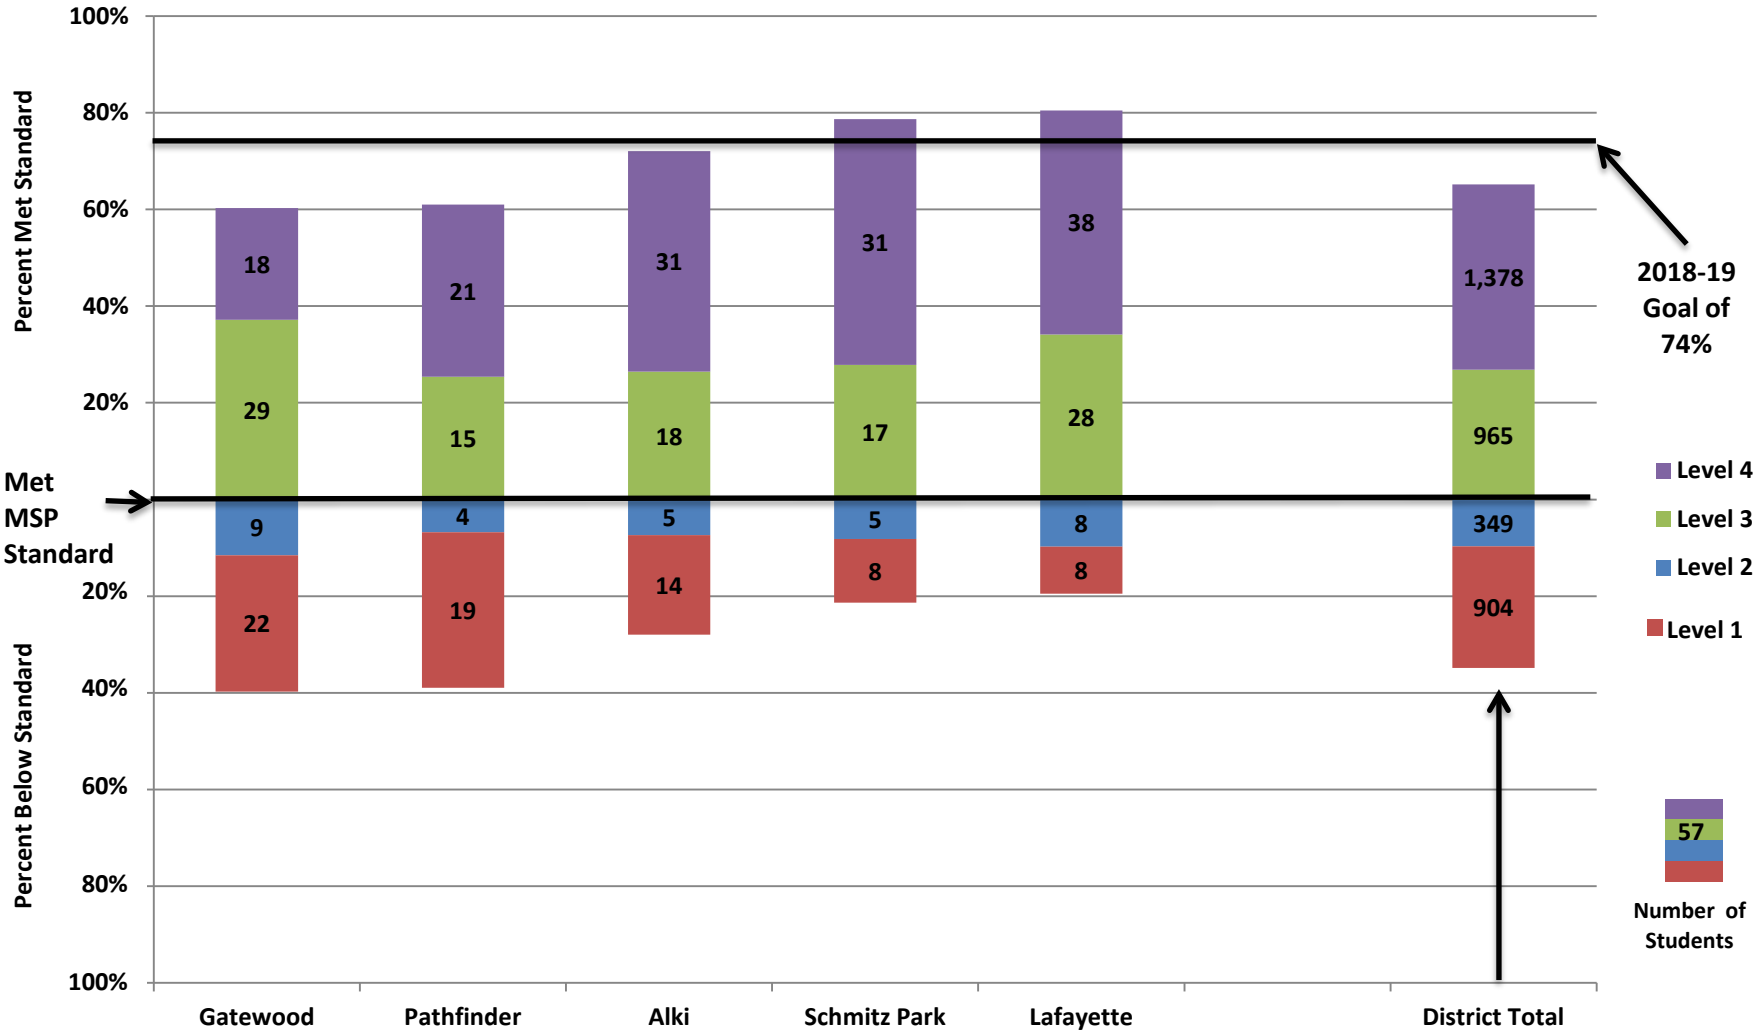

Madison Feeder Pattern Schools 4th Grade Math MSP, 2010-11