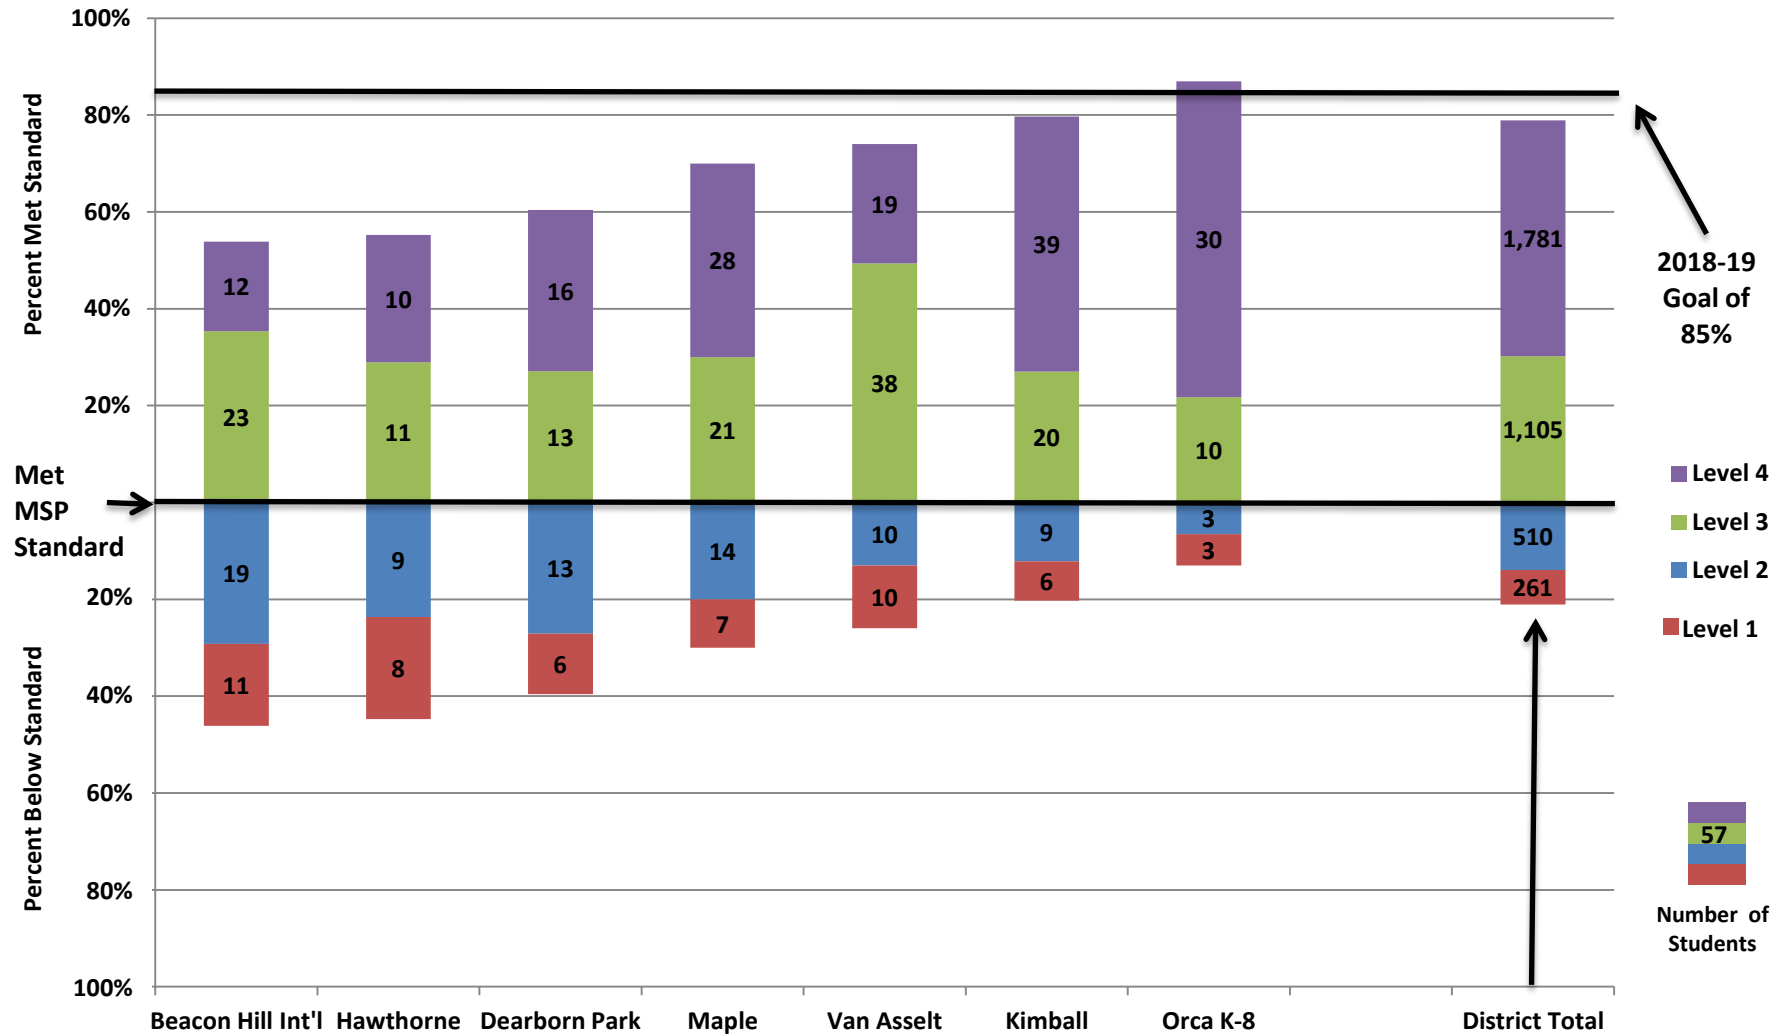

Mercer Feeder Pattern Schools 3rd Grade Reading MSP, 2010-11