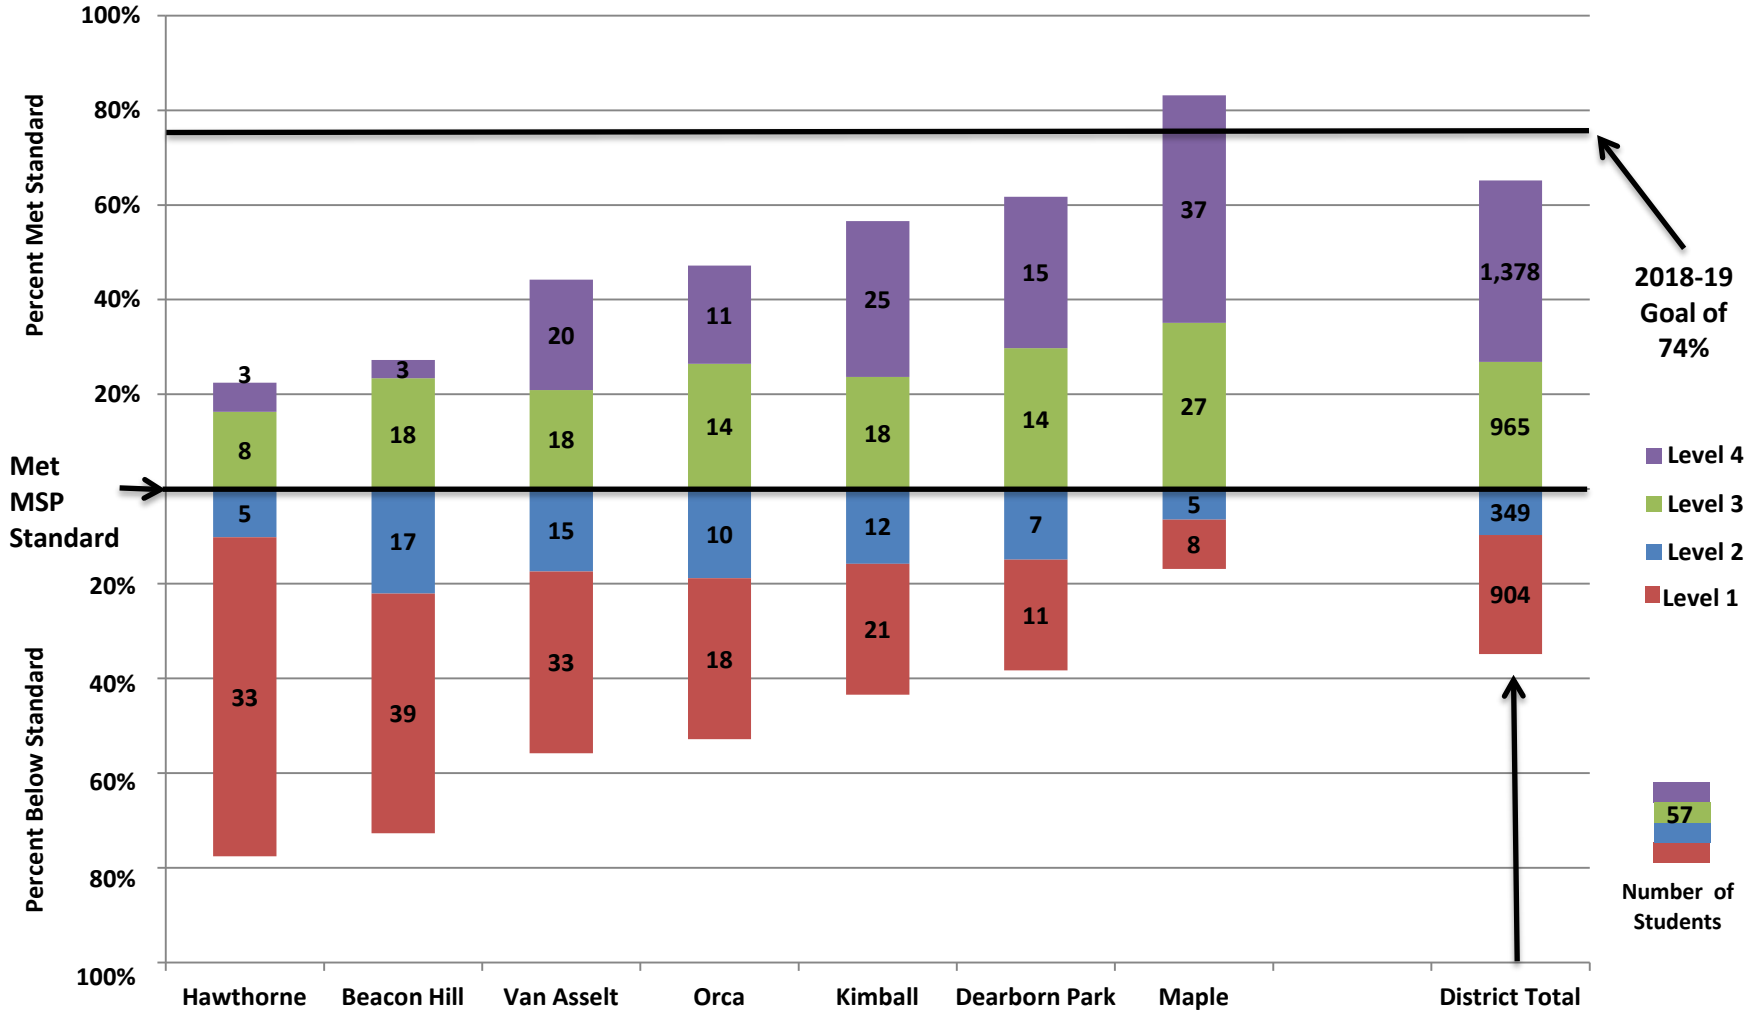

Mercer Feeder Pattern Schools 4th Grade Math MSP, 2010-11