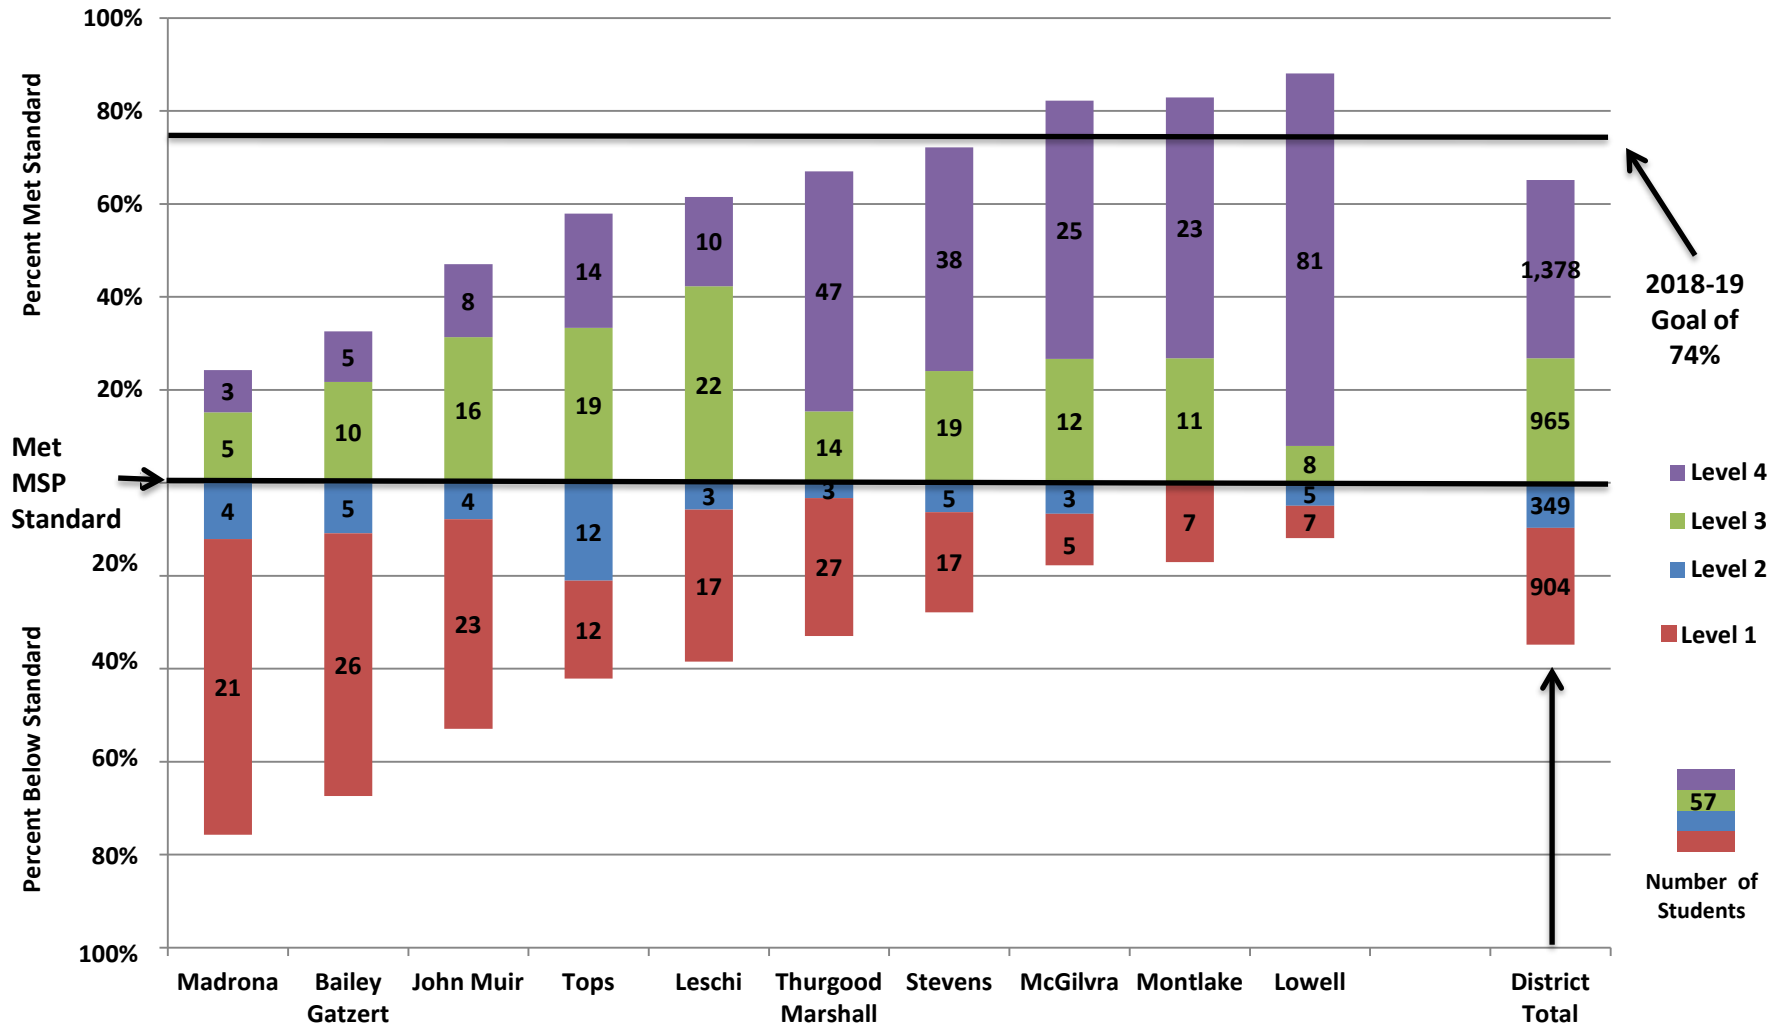

Washington Feeder Pattern Schools 4th Grade Math MSP, 2010-11