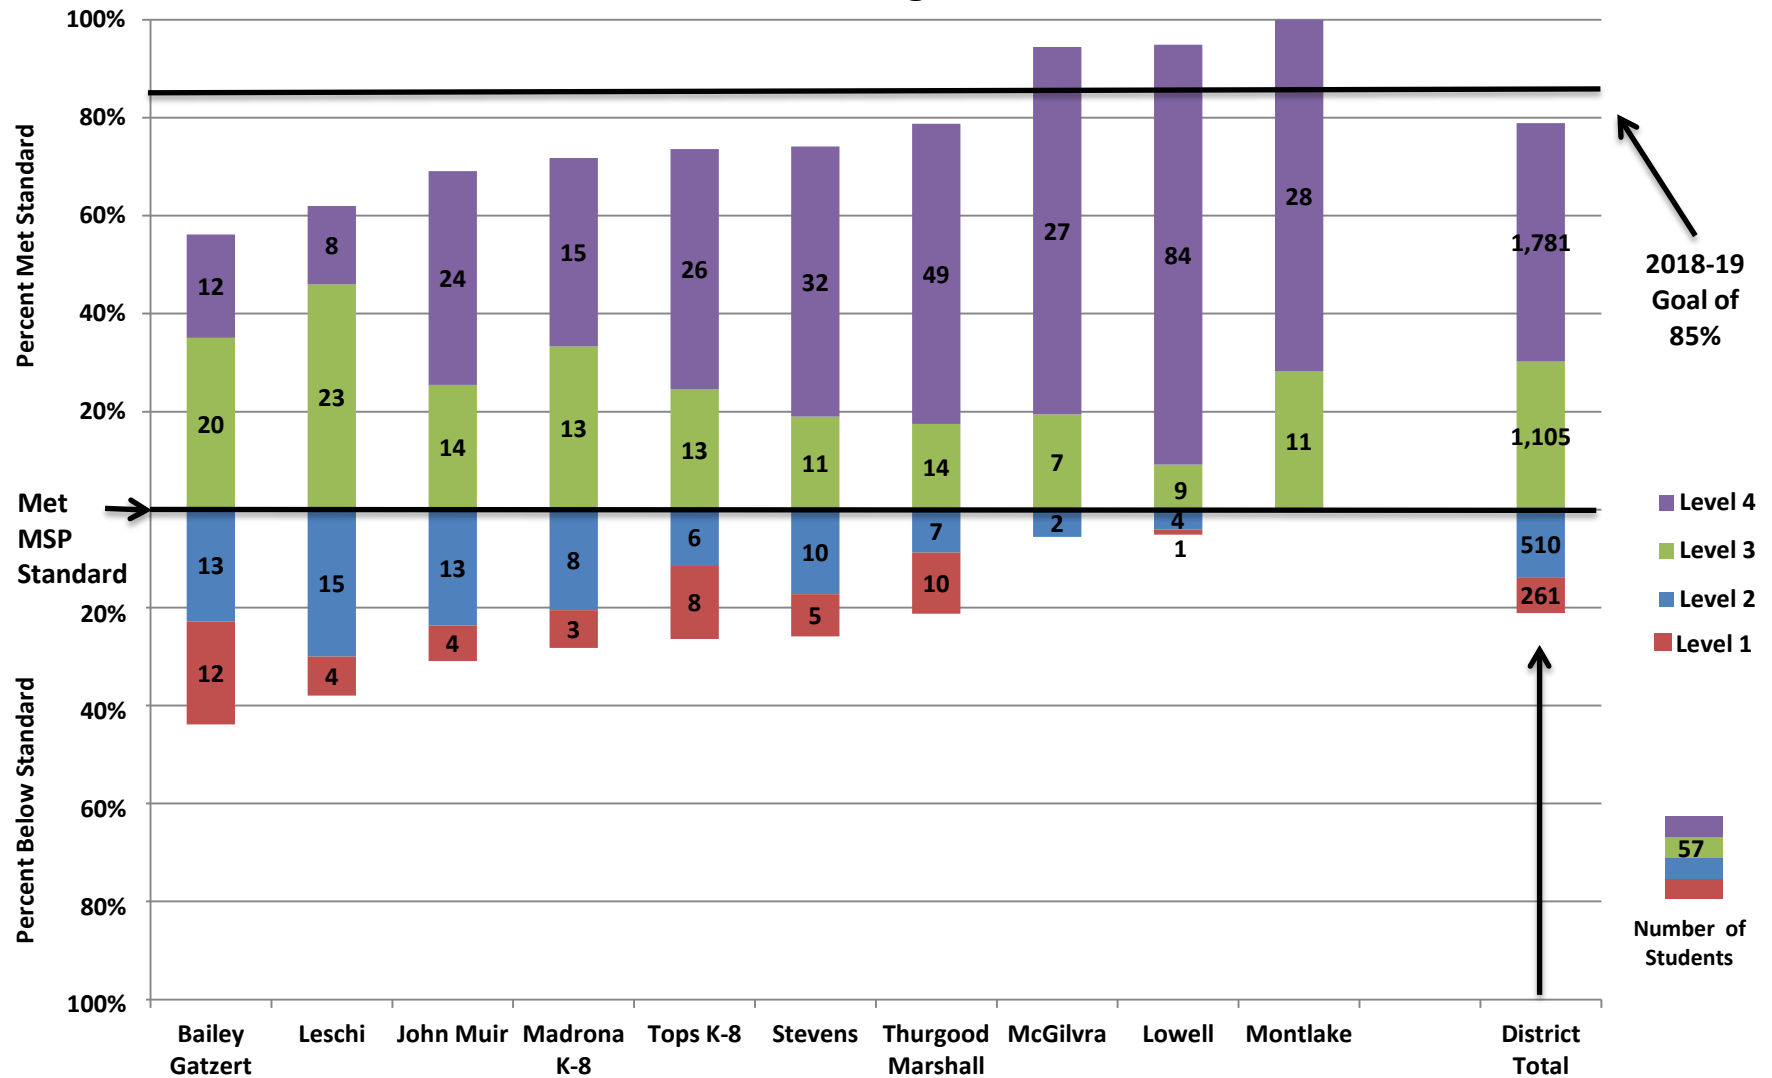

Washington Feeder Pattern Schools 3rd Grade Reading MSP, 2010-11