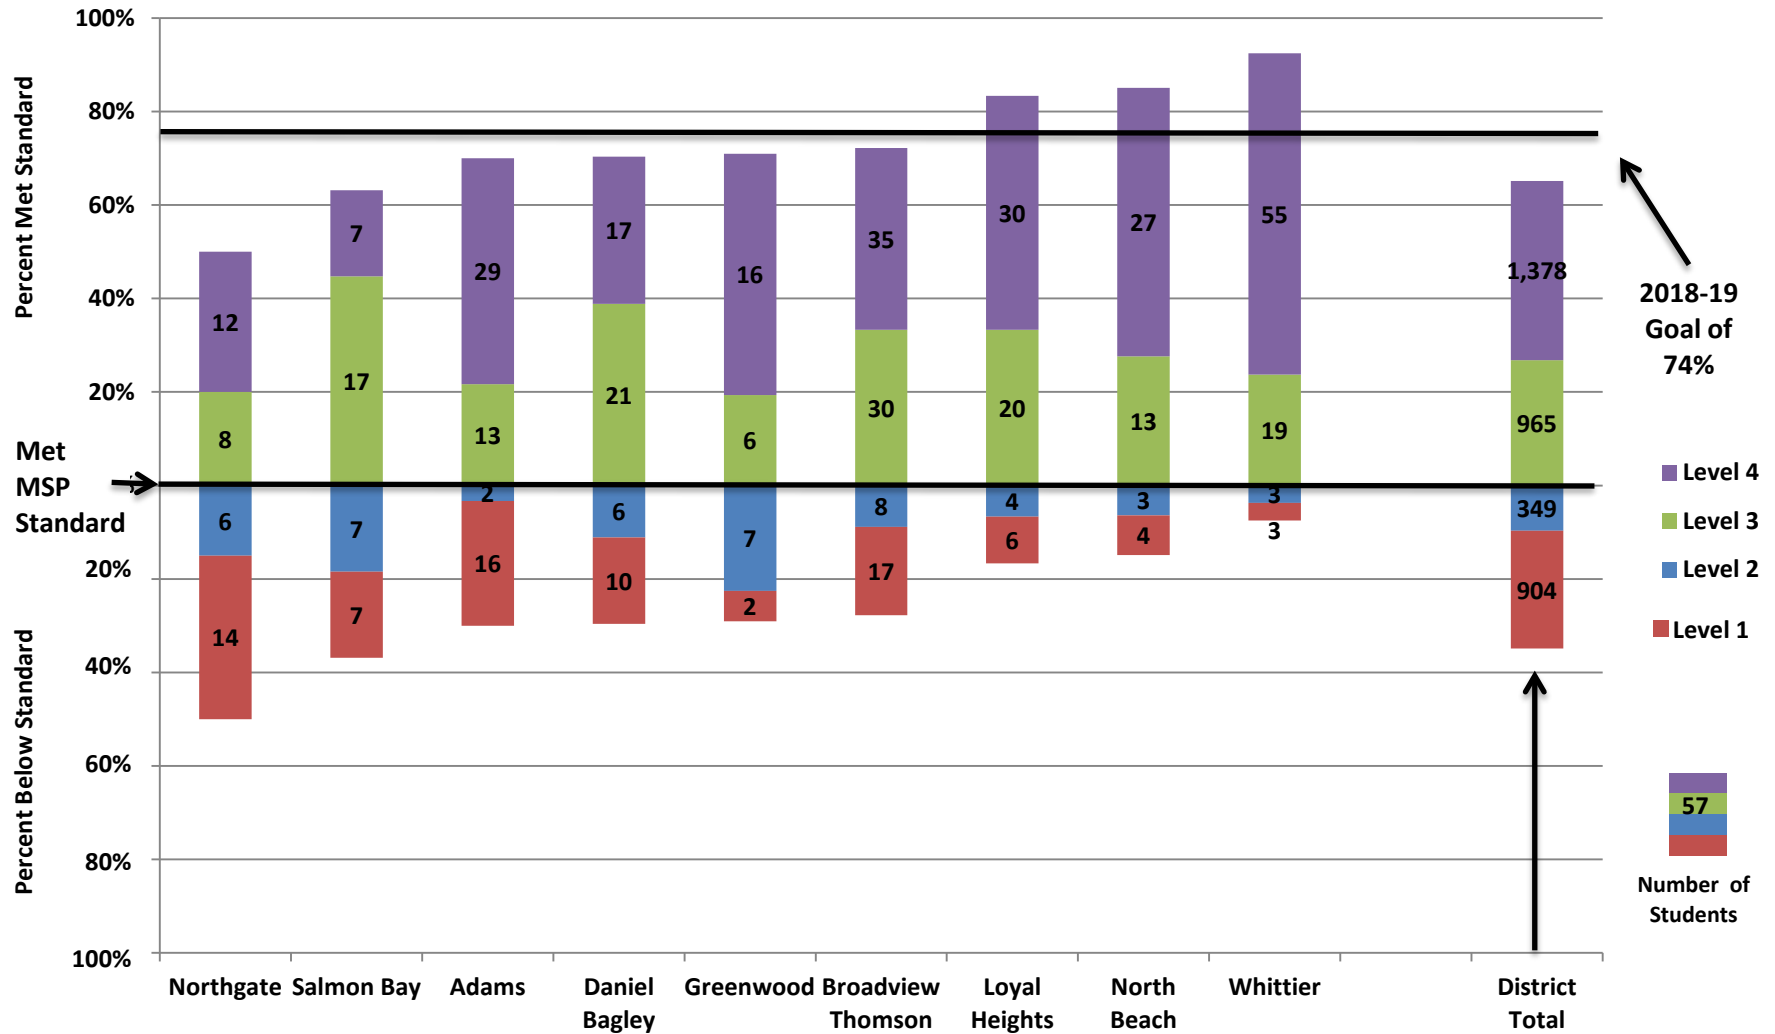

Whitman Feeder Pattern Schools 4th Grade Math MSP, 2010-11