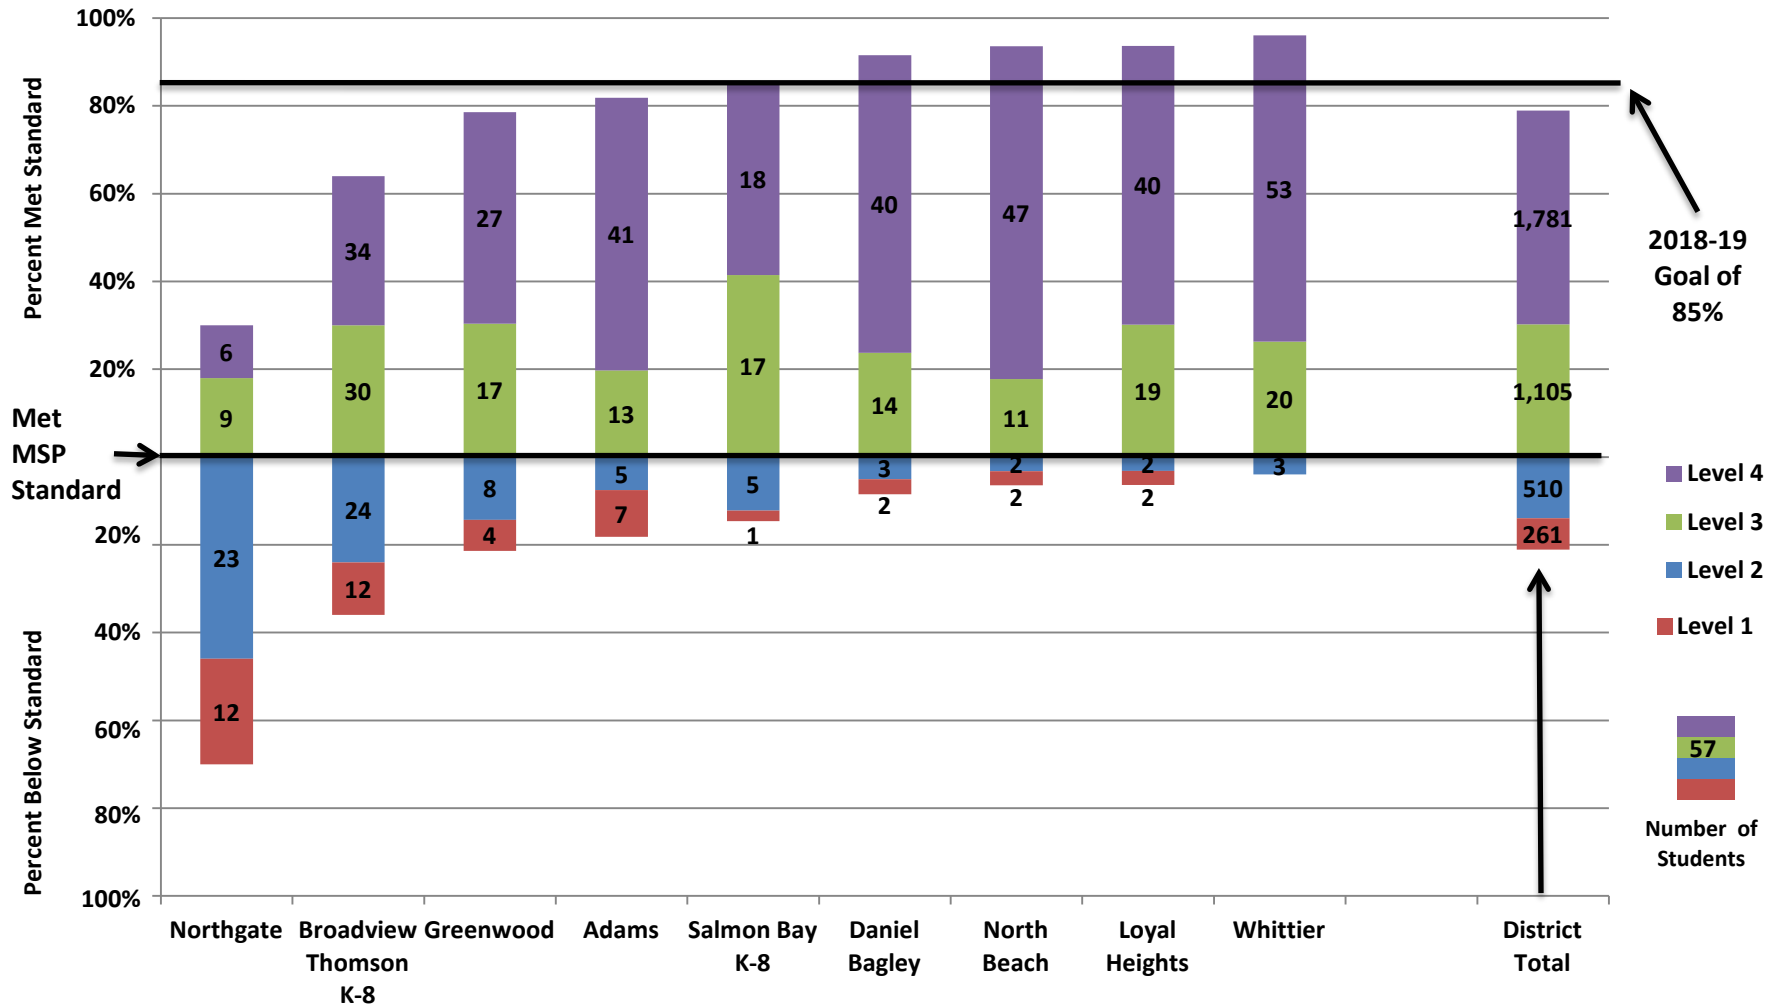

Whitman Feeder Pattern Schools 3rd Grade Reading MSP, 2010-11