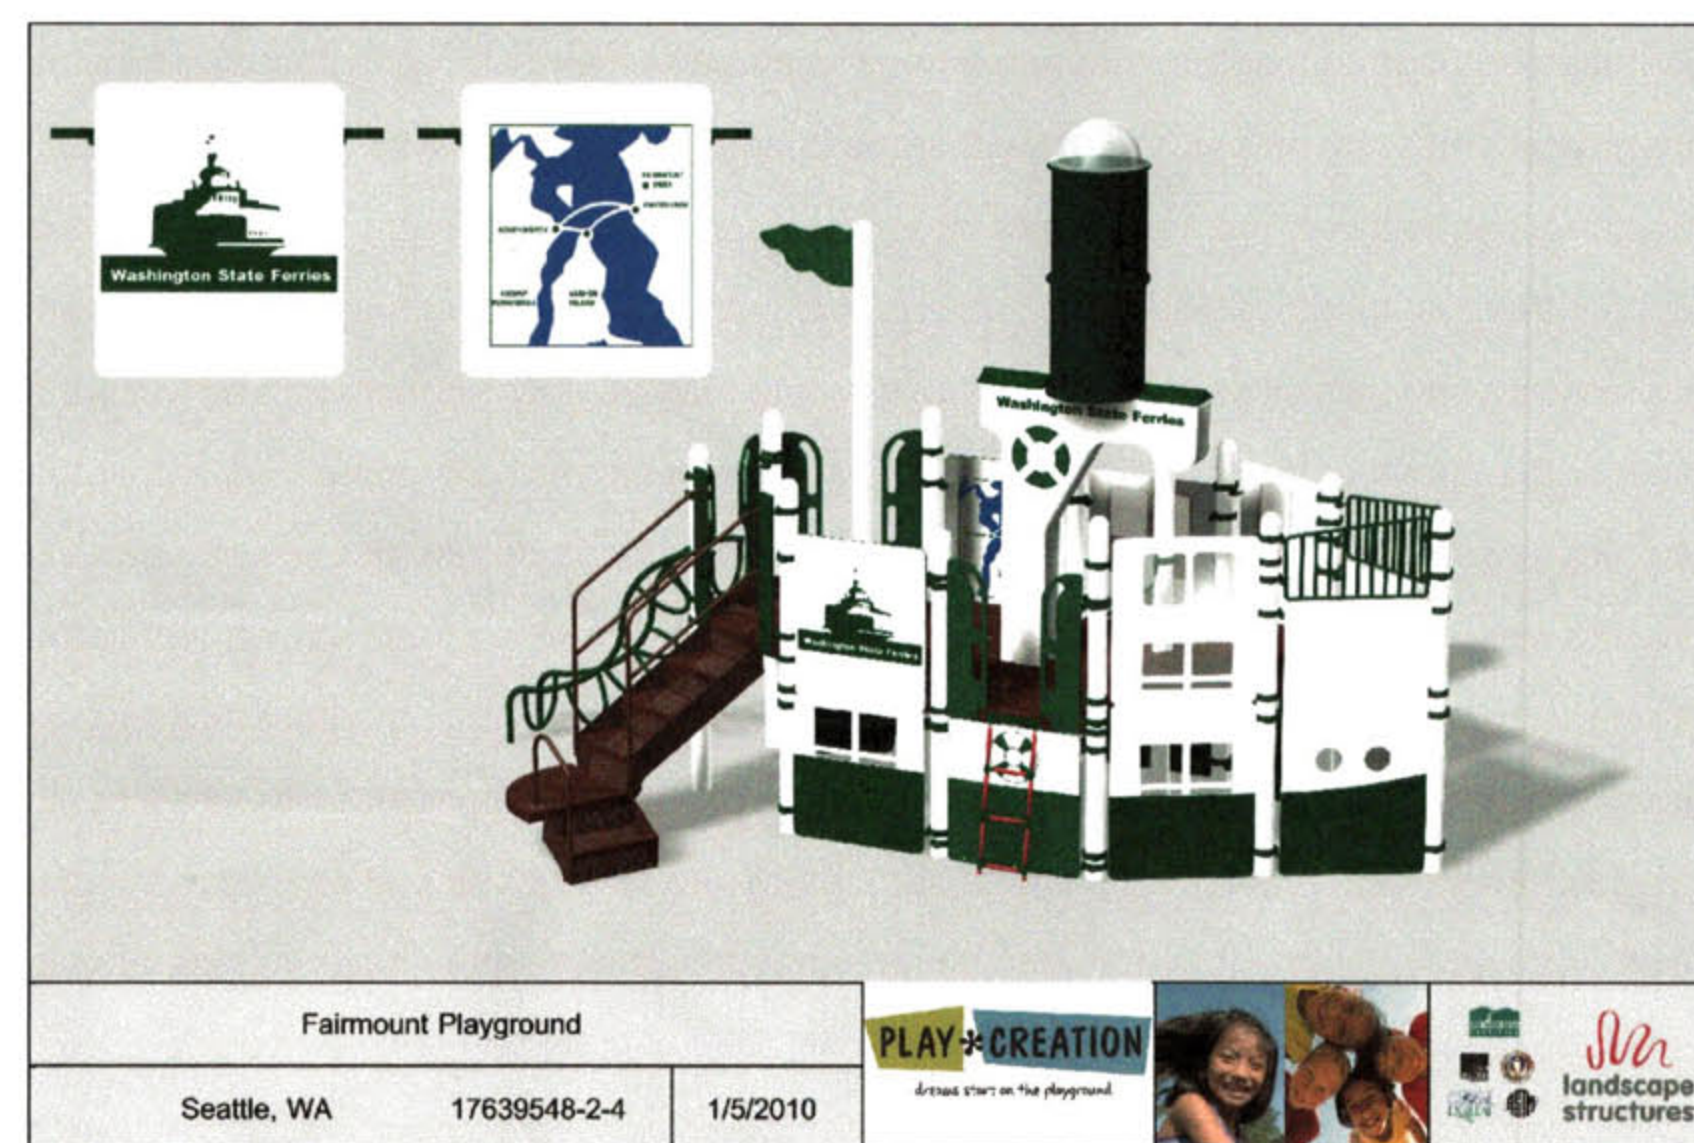

DESIGN DEVELOPMENT

Macro Spacenet - Ages 5 - 12

Ferry - Ages 2 - 5

Seat Wall

Turning Point

Chimes

SEATTLE PARKS AND RECREATION

FAIRMOUNT PLAYGROUND

PLAY AREA RENOVATION

DESIGN DEVELOPMENT

DESIGNED _____	DATE January 2010
DRAWN _____	SHEET ____ OF ____
CHECKED _____	
ORDINANCE NO. _____	
CONTRACT NO. _____	
SCALE 1/8" = 1'-0"	