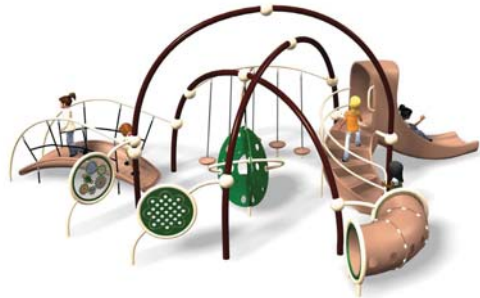

FAMILY TERRACE ELEMENTS

1. ADA Accessible Pathway
2. Zip Line
3. Hillside Slide w/ Boulder Stairway
4. Cave Rocks/Adventure Play
5. Existing Art on Fence
6. Mima Mounds
7. Existing Trees
8. Accessible Entrance
9. SPU Building
10. Palouse Grasses/Informal Maze
11. Access to Lower Ballfields
12. Children's Garden w/ Bike Sculpture and Quote
13. Existing Art Arbor
14. Butterfly Garden and Wall
15. Puddle Path
16. Existing Hedge
17. Existing Restroom
18. Seating Area w/ Potential Shelter
19. Adventure Path
20. Tot Play 2-5 yrs.
21. Swings
22. Kids' Play 5-12 yrs.
23. Nature Trail
24. Tunnel
25. Open Lawn

5-12 PLAY

2-5 PLAY

● Green

ADVENTURE PLAY

SCHEMATIC PLAN