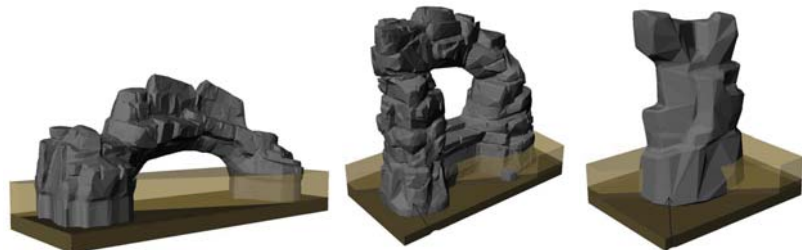

FAMILY TERRACE ELEMENTS

1. ADA Accessible Pathway
2. Zip Line
3. Hillside Slide w/ Boulder Stairway
4. Cave Rocks/Adventure Play
5. Existing Art on Fence
6. Mima Mounds
7. Existing Trees
8. Accessible Entrance
9. SPU Building
10. Palouse Grasses/Informal Maze
11. Access to Lower Ballfields
12. Children's Garden w/ Bike Sculpture and Quote
13. Existing Art Arbor
14. Butterfly Garden and Wall
15. Puddle Path
16. Existing Hedge
17. Existing Restroom
18. Seating Area w/ Potential Shelter
19. Adventure Path
20. Tot Play 2-5 yrs.
21. Swings
22. Kids' Play 5-12 yrs.
23. Nature Trail
24. Tunnel
25. Open Lawn

5-12 PLAY

2-5 PLAY

● Green

ADVENTURE PLAY

SCHEMATIC PLAN