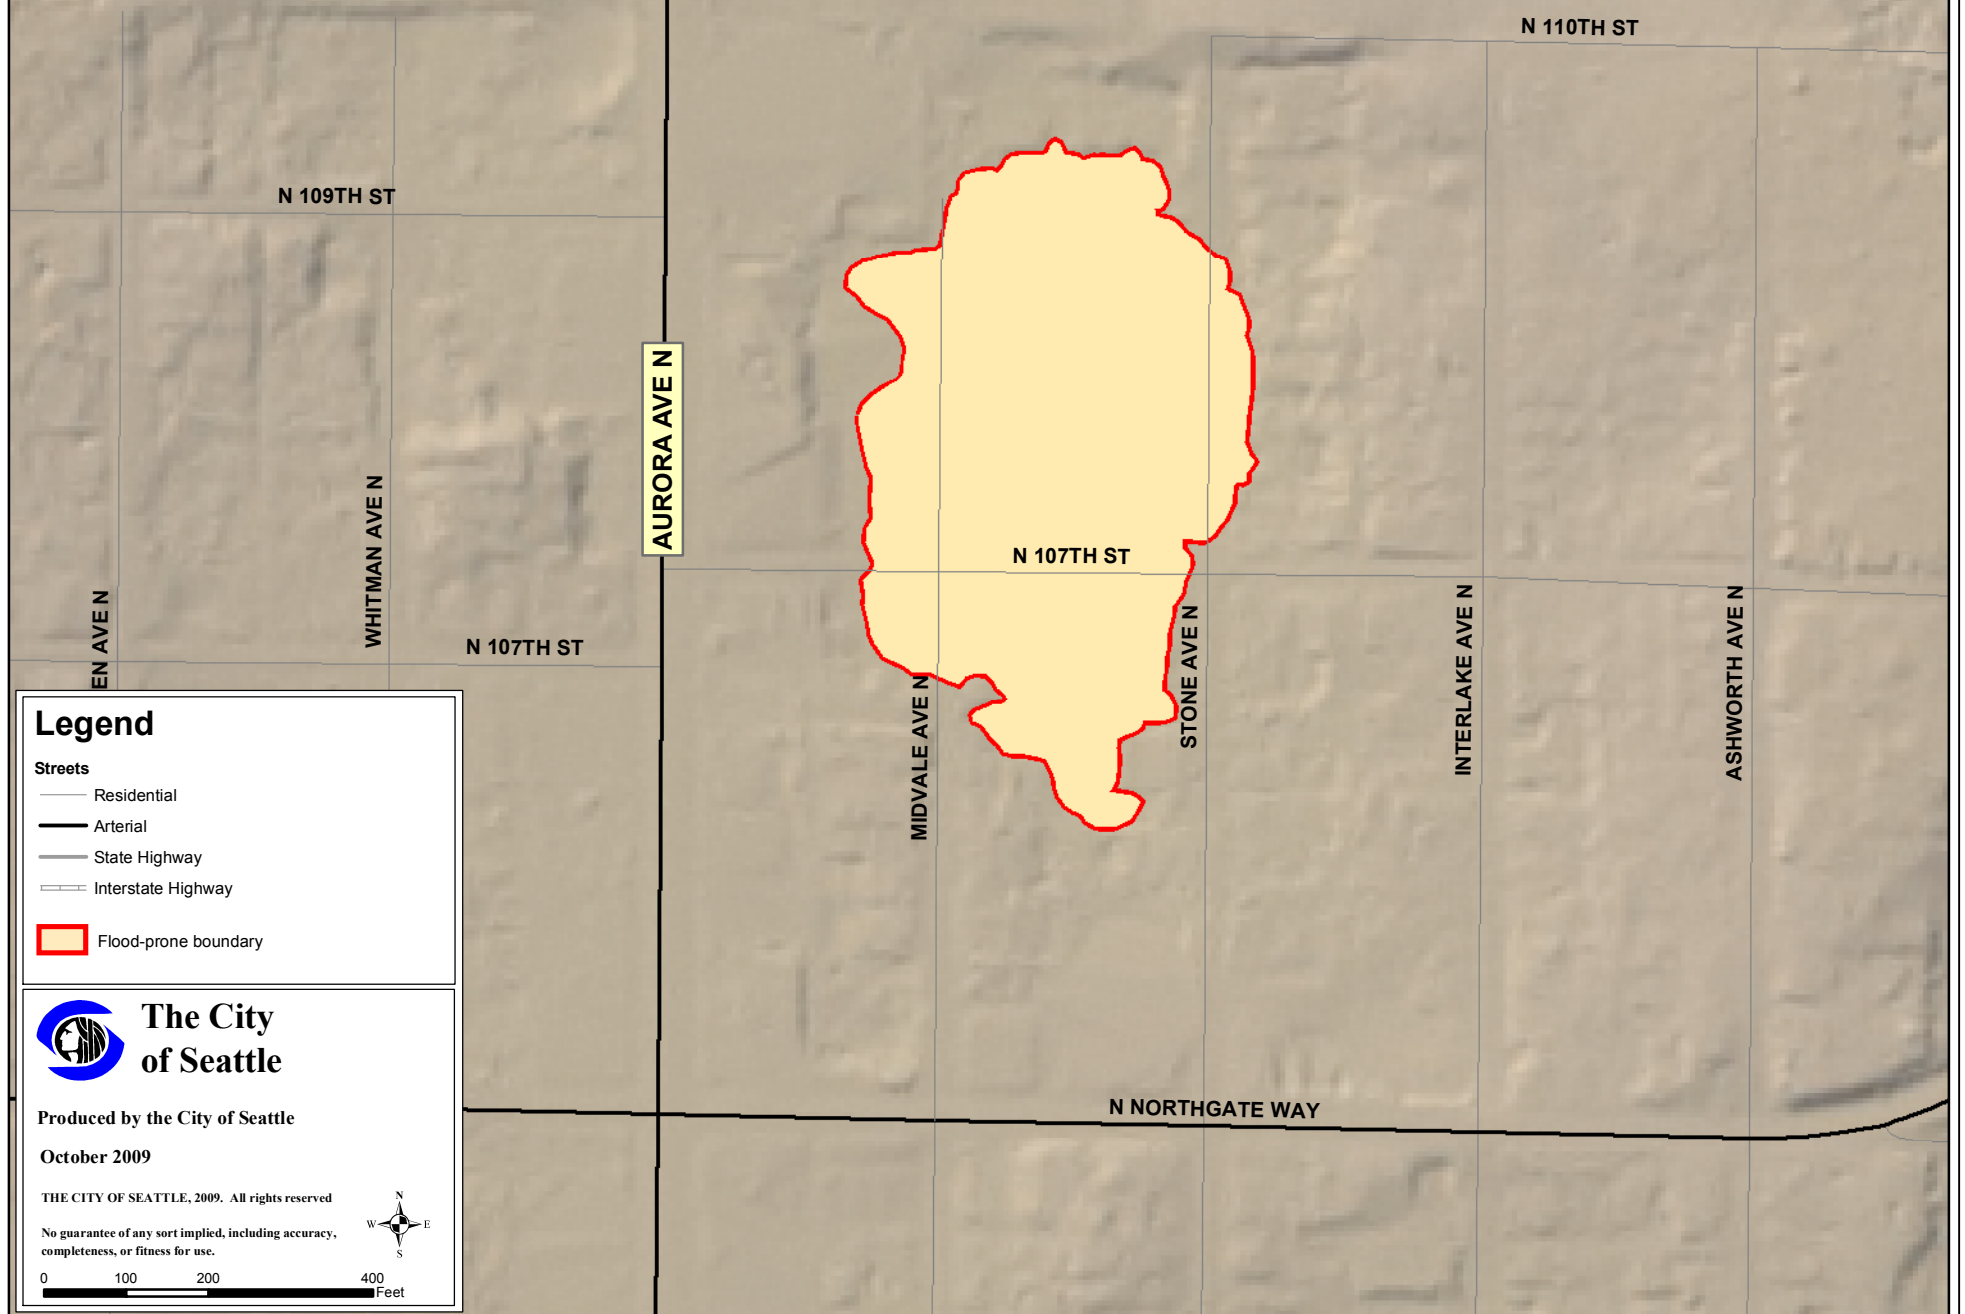

# City of Seattle Flood-Prone Area

## Legend

- Streets**
- Residential
  - Arterial
  - State Highway
  - Interstate Highway
-  Flood-prone boundary

Produced by the City of Seattle  
October 2009

THE CITY OF SEATTLE, 2009. All rights reserved  
No guarantee of any sort implied, including accuracy, completeness, or fitness for use.